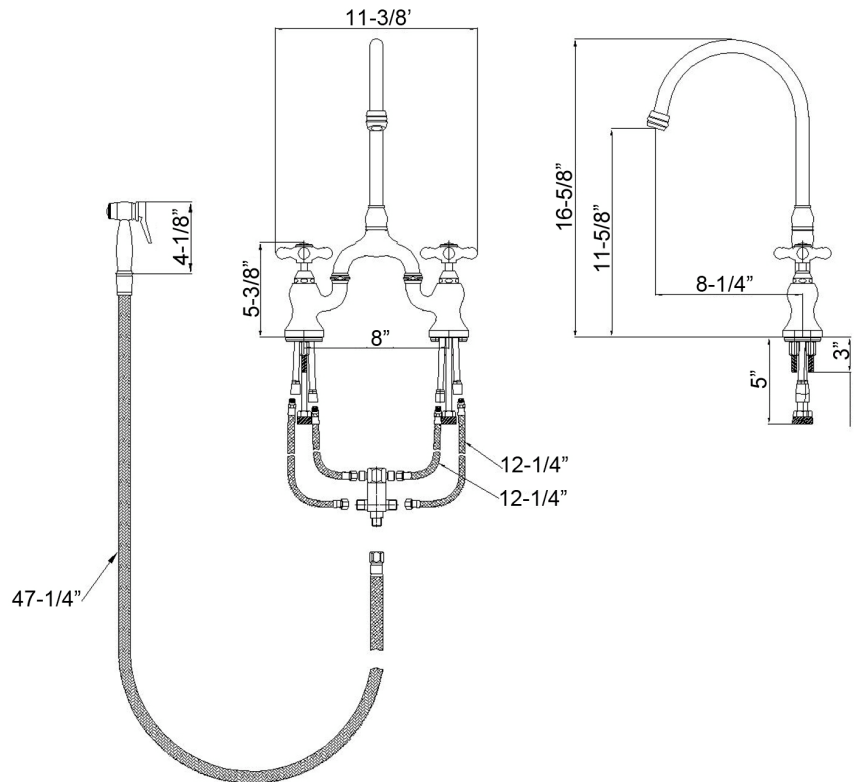

BANNER KITCHEN BRIDGE FAUCET WITH SIDESPRAY

Cat. No.
KFB504-MC

Width: 11-3/8"
Height: 16-5/8"

Features:

- ▶ Constructed of lead free solid brass
- ▶ Gooseneck swivel spout
- ▶ Metal cross handles with porcelain buttons
- ▶ Includes brass sidespray with 47" hose
- ▶ Includes 12" connection hoses
- ▶ Height to spout 11-5/8"
- ▶ Spout reach is 8-1/4"
- ▶ Ceramic disc cartridges
- ▶ Flow rate is 1.8 GPM at 60 psi
- ▶ IAPMO/CEC/cUPC/NSF/AB1953 Certified

Finishes:

- BN** Brushed Nickel
- CP** Polished Chrome
- ORB** Oil Rubbed Bronze

Dimensions of fixture are nominal and may vary. Dimensions and specifications subject to change without notice.