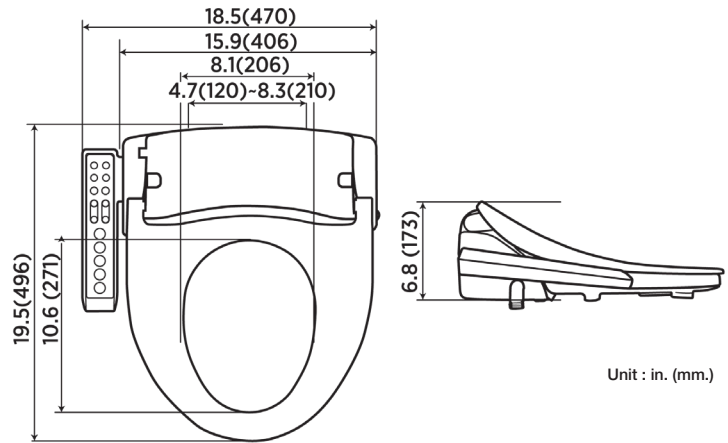

HAVEN 1000™ HV1000R

SMART BIDET TOILET SEAT

Unit : in. (mm.)

Warm Water

Heated Seat

Warm Air Dryer

Adjustable Settings

Night Light

Child Settings

FEATURES:

- Adjustable Water Temperature
- Adjustable Seat Temperature
- Adjustable Dryer Temperature
- Heated Seat
- Luxury Bidet Features
- Child Setting
- Night Light
- Warm Air Dryer
- Stainless Steel Nozzle
- Sittable Lid (200lbs)

SPECIFICATIONS:

Size: Round

Material: ABS Resin

Style: Closed Front with Cover

Ring Bumpers: Four

Hinges: Plastic

Hardware: Plastic

Power Rating: AC 120V, 60 Hz, 870W, 7.25 amps *

Water Temp Range: Up to 95°F

Power Cord Length: 47.2"

Bidet Water Hose Length: 24"

Power Requirement: GFCI Outlet

Codes & Standards: 

* Recommended 15 amp circuit