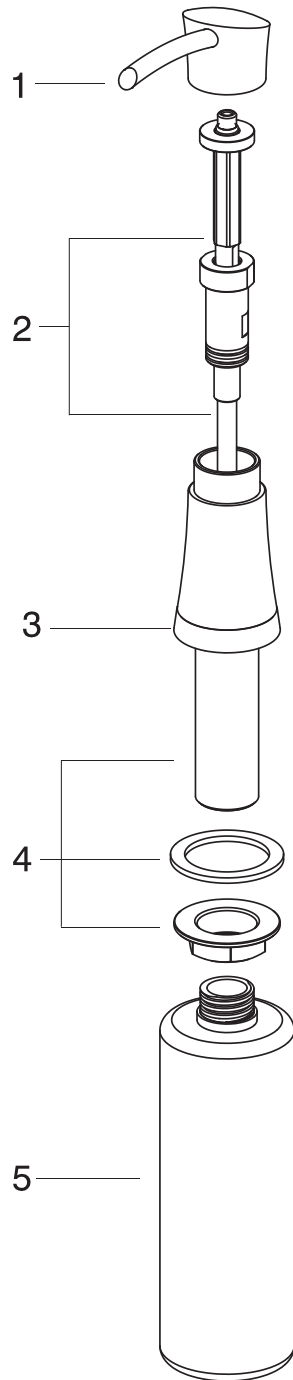

FEATURES

- Solid brass body
- Will fit all Blanco faucet holes
- Custom finishes match Blanco faucets
- Compliments the ARTONA faucet series
- 12 ounce capacity

COMPLIMENTS THESE FAUCETS:

- ARTONA Pull Down 2.2 gpm: 442024 CAFE BROWN & STAINLESS
- ARTONA Pull Down 1.5 gpm: 442032 CAFE BROWN & STAINLESS
- ARTONA Bar Faucet 2.2 gpm: 442040 CAFE BROWN & STAINLESS

JOB INFORMATION

Job Name: _____

Contact: _____

Date Specified: _____

Specifier: _____

Contractor: _____

Model 442049 shown

NOMINAL DIMENSIONS

REACH	HEIGHT	TOTAL HEIGHT
4"	4-3/8"	4-3/4"

See next page for exploded parts drawing and parts list.

BLANCO AMERICA

800.451.5782

www.blancoamerica.com

© 2016 BLANCO AMERICA

1/16

SPEC-001

REPAIR PART GUIDE		
Num.	Description	Part #
1	Dispenser - Chrome	442140
1	Dispenser - Stainless	442144
2	Pump Kit	442141
3	Base Kit - Chrome	442142
3	Base Kit - Stainless	442145
4	Installation Kit	442143
5	Bottle	441963