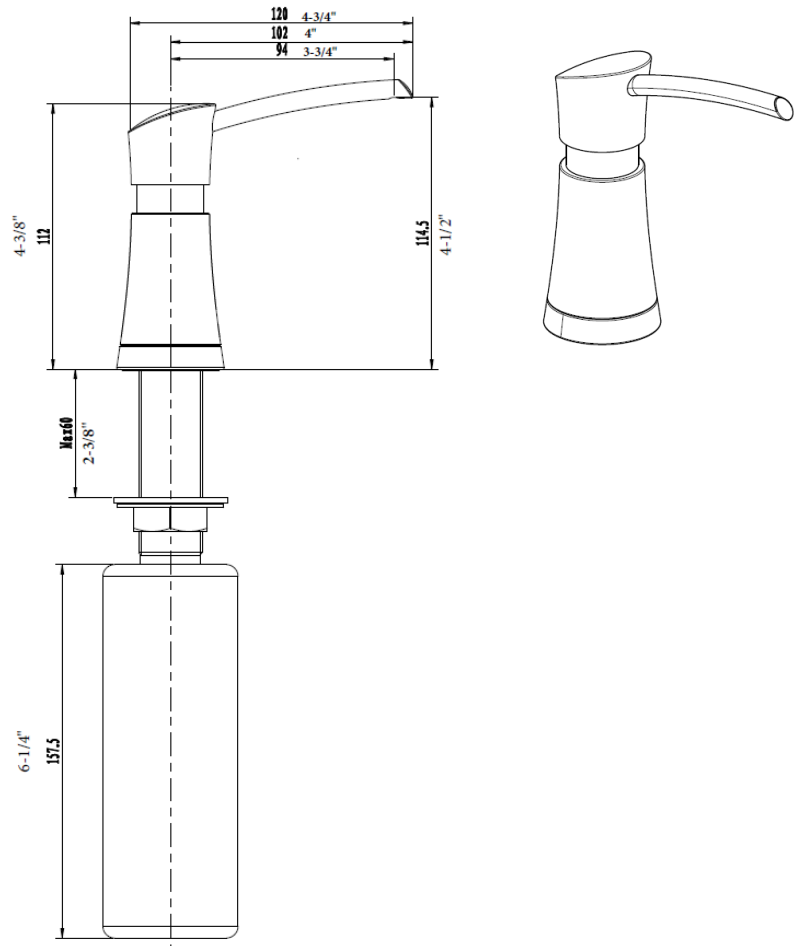

FEATURES

- Solid brass body
- Will fit all Blanco faucet holes
- Custom finishes match Blanco faucets
- Compliments the ARTONA faucet series
- 12 ounce capacity

COMPLIMENTS THESE FAUCETS:

- ARTONA Pull Down 2.2 gpm: 442024 CAFE BROWN & STAINLESS
- ARTONA Pull Down 1.5 gpm: 442032 CAFE BROWN & STAINLESS
- ARTONA Bar Faucet 2.2 gpm: 442040 CAFE BROWN & STAINLESS

JOB INFORMATION

Job Name: _____

Contact: _____

Date Specified: _____

Specifier: _____

Contractor: _____

Model 442049 shown

NOMINAL DIMENSIONS

REACH	HEIGHT	TOTAL HEIGHT
4"	4-3/8"	4-3/4"

See next page for exploded parts drawing and parts list.

BLANCO AMERICA

800.451.5782

www.blancoamerica.com

© 2016 BLANCO AMERICA

1/16

SPEC-001

REPAIR PART GUIDE		
Num.	Description	Part #
1	Dispenser - Chrome	442140
1	Dispenser - Stainless	442144
2	Pump Kit	442141
3	Base Kit - Chrome	442142
3	Base Kit - Stainless	442145
4	Installation Kit	442143
5	Bottle	441963