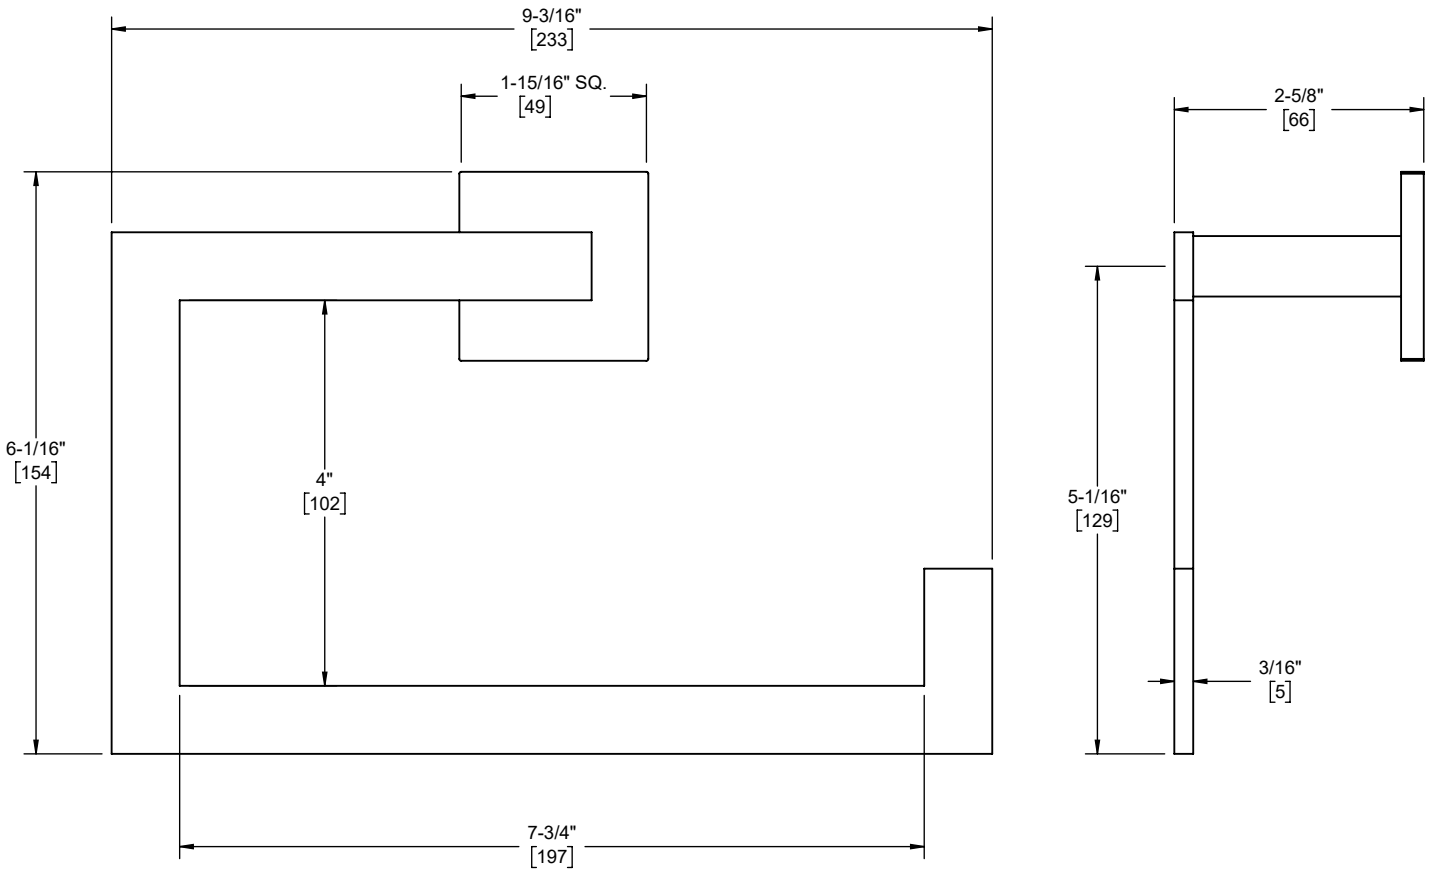

Features

- Available in 28 finishes including 13 PVD finishes
- All brass construction
- Includes all mounting hardware

77-TR

Codes/Standards

Product meets or exceeds the following:

- None applicable

Dimensions are inches, rounded to 1/16"
 [Dimensions in brackets are mm, rounded to 1mm]