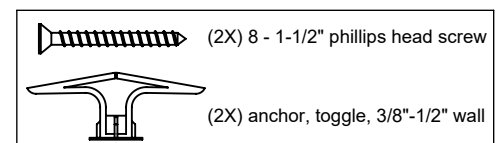

Features

- Available in 28 finishes including 13 PVD finishes
- All brass construction
- Includes all mounting hardware

77-TR

Codes/Standards

Product meets or exceeds the following:

- None applicable

Dimensions are inches, rounded to 1/16"
 [Dimensions in brackets are mm, rounded to 1mm]