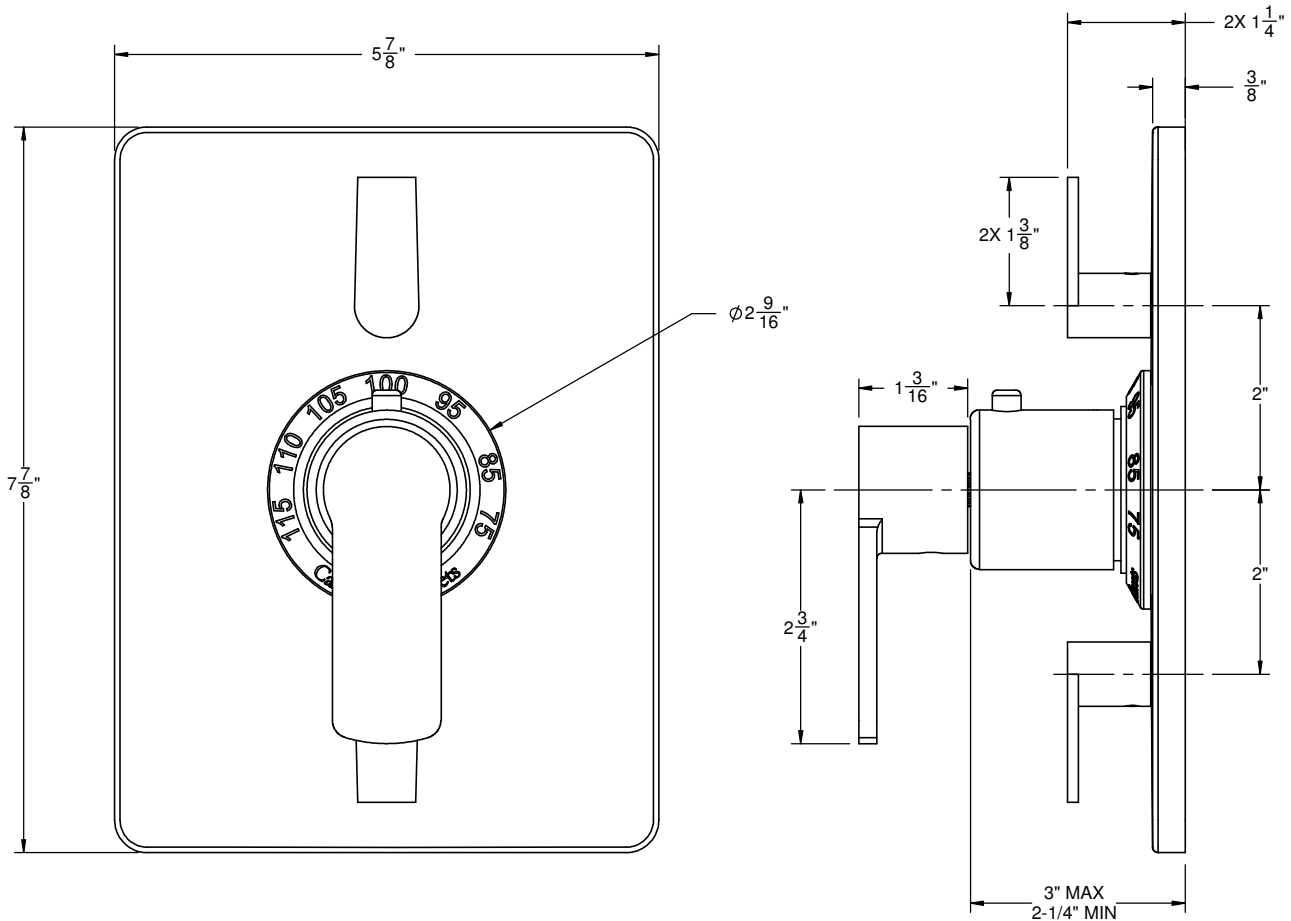

California Faucets®

Arpeggio™

STYLETHERM TRIM ONLY W/ DUAL VOLUME CONTROL

Features

- All brass construction
- 100°F safety stop button with manual override
- Dual integral volume control
- 7-7/8" by 5-7/8" rectangular faceplate
- Less head, arm, flange and spout
- Engraved brass temperature ring
- Over 30 finishes including 15 PVD finishes

Codes/Standards Applicable

Product meets or exceeds the following:

- ASME A112.18.1/CSA B125.1
- ASSE 1016
- ADA compliant

TO-THC2L-E4

ALL DIMENSIONS SHOWN TO NEAREST 1/16"