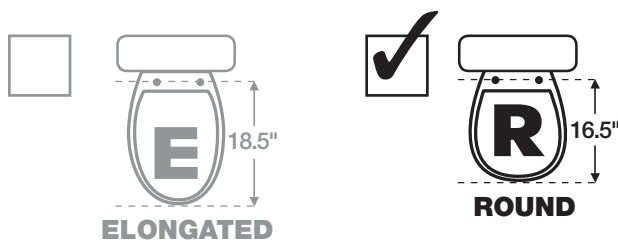

Care and Maintenance:

- Use a soft damp cloth with a mild detergent avoiding abrasive cleaners and brushes

*Toilet Seat Size Guide:

- Round seats typically measure 16.5"
- Elongated seats typically measure 18.5"
- To ensure proper fit measure from the front of the toilet bowl to the center of the mounting holes