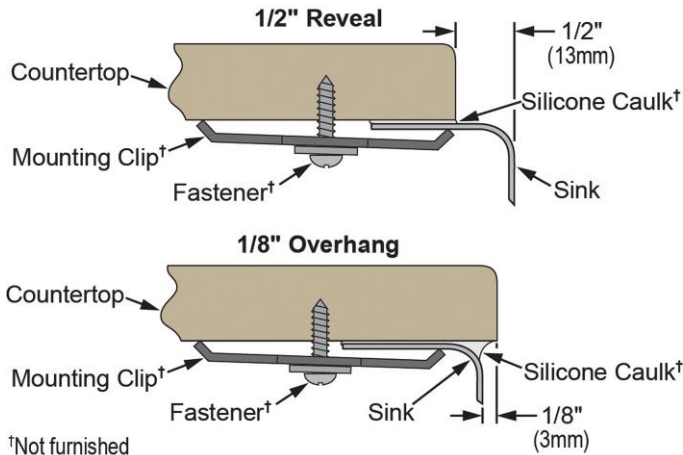

PRODUCT SPECIFICATIONS

Dayton Stainless Steel 23-1/2" x 18-1/4" x 8", Single Bowl Undermount Sink and Faucet Kit. Sink is manufactured from 18 gauge 300 series Stainless Steel with a Radiant Satin finish, Center drain placement, and Bottom only pads.

Installation Type:	Undermount
Material:	300 series Stainless Steel
Finish:	Radiant Satin
Gauge:	18
Sound Deadening:	Bottom only pads
Number of Bowls:	1
Sink Dimensions:	23-1/2" x 18-1/4" x 8"
Bowl 1 Dimensions:	21" x 15-3/4" x 8"
Drain Size:	3-1/2" (89mm)
Drain Location:	Center
Minimum Cabinet Size:	27"
Mounting Hardware:	Undermount brackets sold separately
Cutout Template #:	1000000784

Template is available for download at [elkay.com](#)

Installation Profile:

Designed to affix to the underside of any solid surface countertop.

Included with Product: DXUH2115 sink, LK5000CR faucet, GBG2115SS bottom grid, drain