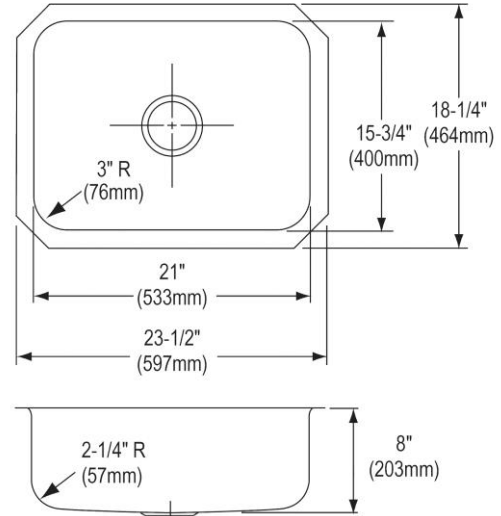

Included with Product: DXUH2115 sink, LK5000CR faucet, GBG2115SS bottom grid, drain

AMERICAN PRIDE. A LIFETIME TRADITION. Like your family, the Elkay family has values and traditions that endure. For almost a century, Elkay has been a family-owned and operated company, providing thousands of jobs that support our families and communities.

Product Compliance: ASME A112.19.3/CSA B45.4
BUY AMERICAN ACT
Faucet: ASME A112.18.1/CSA B125.1
NSF 61
NSF 372 (lead free)
Accessory: ASME A112.18.2/CSA B125.2

[Clean and Care Manual (PDF)](#)
[Installation Instructions (PDF)](#)
[Limited Lifetime Warranty (PDF)](#)