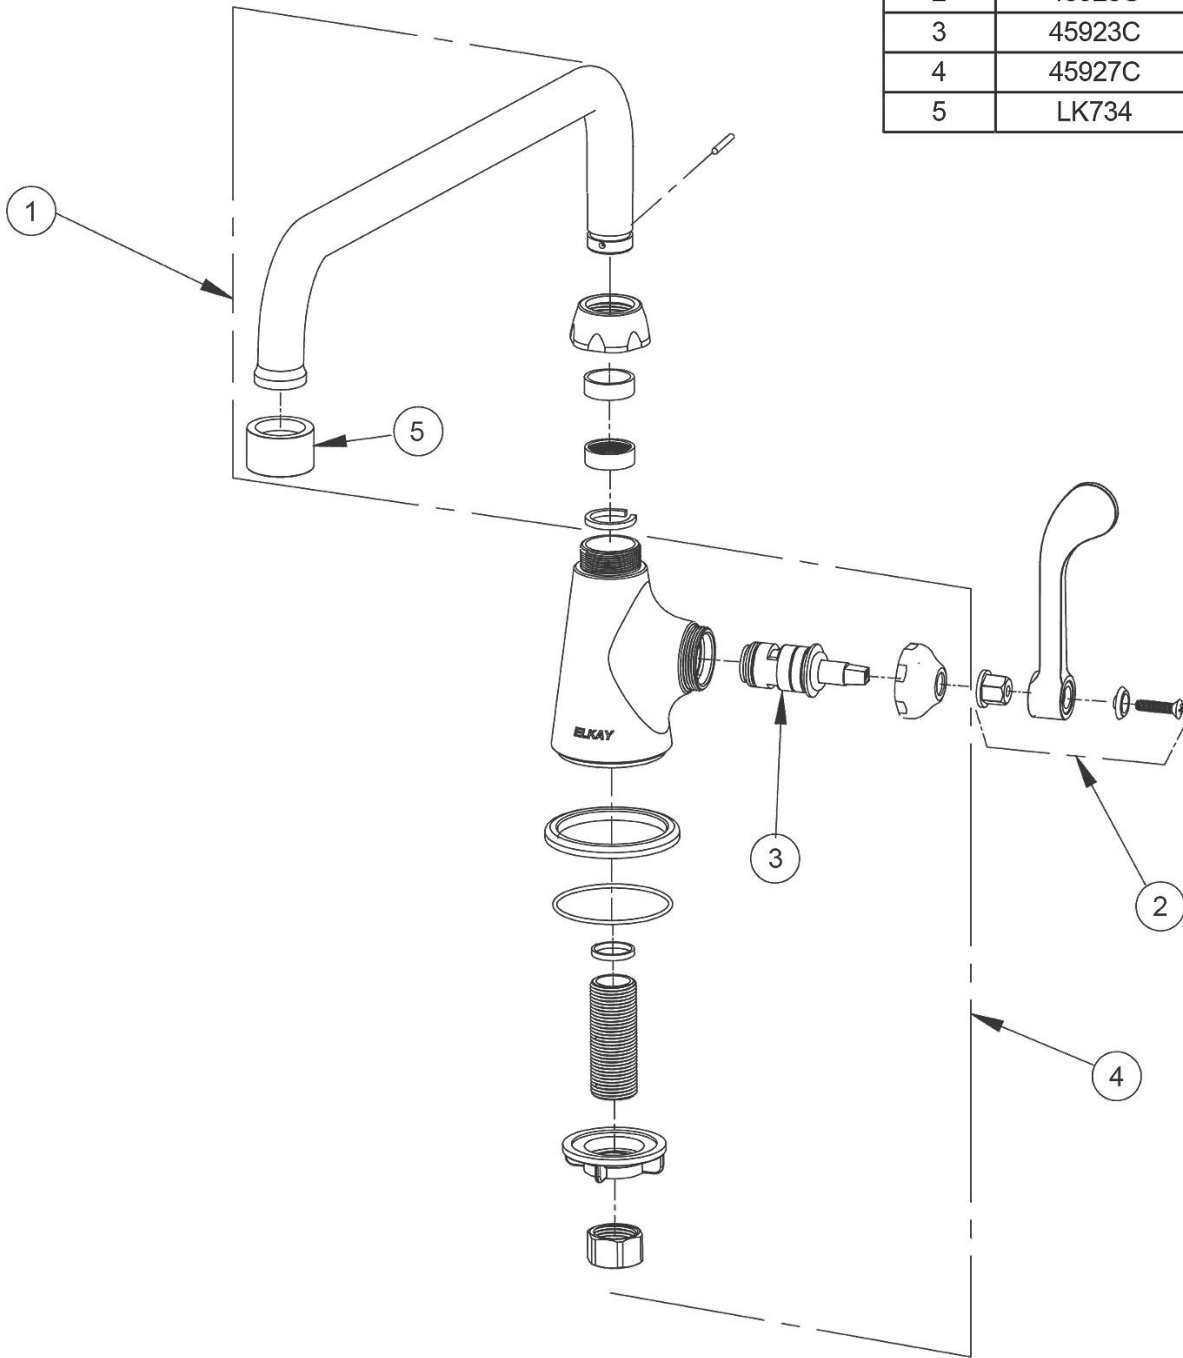

PRODUCT SPECIFICATIONS

Elkay Single Hole with Single Control Faucet with 12" Arc Tube Spout 6" Wristblade Handle Chrome. Faucet has a flow rate of 1.5 GPM, and is made of Chrome Plated Brass material, with a Quarter Turn Ceramic Disc - Cold valve. Faucet requires 1 faucet holes.

Mounting Type:	Deck Mount
Special Features:	Low Flow Solid Brass Construction Spout swing restriction pin
Finish:	Chrome (CR)
Handle Type:	6" Wristblade Handle
Deck Clearance:	6-3/8"
Spout Reach:	12"
Spout Height:	9-3/8"
Hole Drillings:	1
Material:	Chrome Plated Brass
Valve Type:	Quarter Turn Ceramic Disc - Cold
Valve Connection:	1/2"-14 NPSM
Flow Rate:	1.5 GPM
Spout Type:	Arc Tube

Product Compliance: ADA & ICC A117.1
ASME A112.18.1/CSA B125.1
NSF 61
NSF 372 (lead free)

Complies with ADA & ICC A117.1 accessibility requirements when installed according to the requirements outlined in these standards.

ITEM	IND. PART	DESCRIPTION
1	A55399	Spout
2	45920C	Handle, 6"
3	45923C	Right Cold Cartridge
4	45927C	Body
5	LK734	2.2 GPM VR Aerator

In keeping with our policy of continuing product improvement, Elkay reserves the right to change product specifications without notice. Please visit elkay.com for the most current version of Elkay product specification sheets. This specification describes an Elkay product with design, quality, and functional benefits to the user. When making a comparison of other producers' offerings, be certain these features are not overlooked.