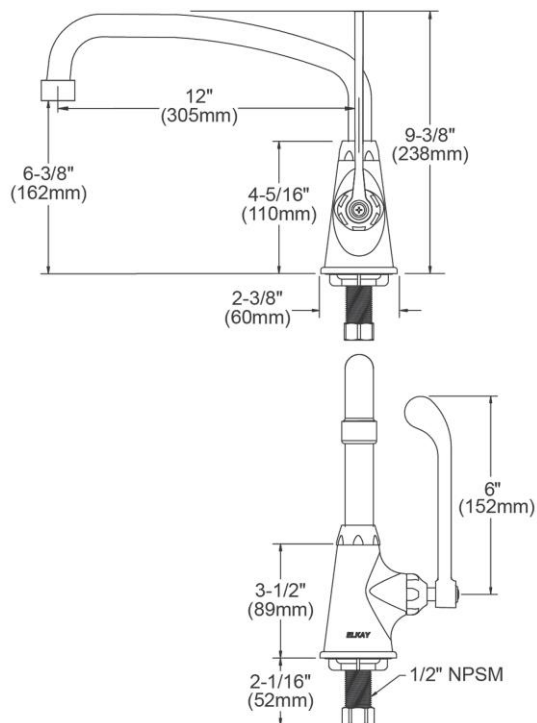

PART: _____ QTY: _____
PROJECT: _____
CONTACT: _____
DATE: _____
NOTES: _____
APPROVAL: _____

In keeping with our policy of continuing product improvement, Elkay reserves the right to change product specifications without notice. Please visit elkay.com for the most current version of Elkay product specification sheets. This specification describes an Elkay product with design, quality, and functional benefits to the user. When making a comparison of other producers' offerings, be certain these features are not overlooked.