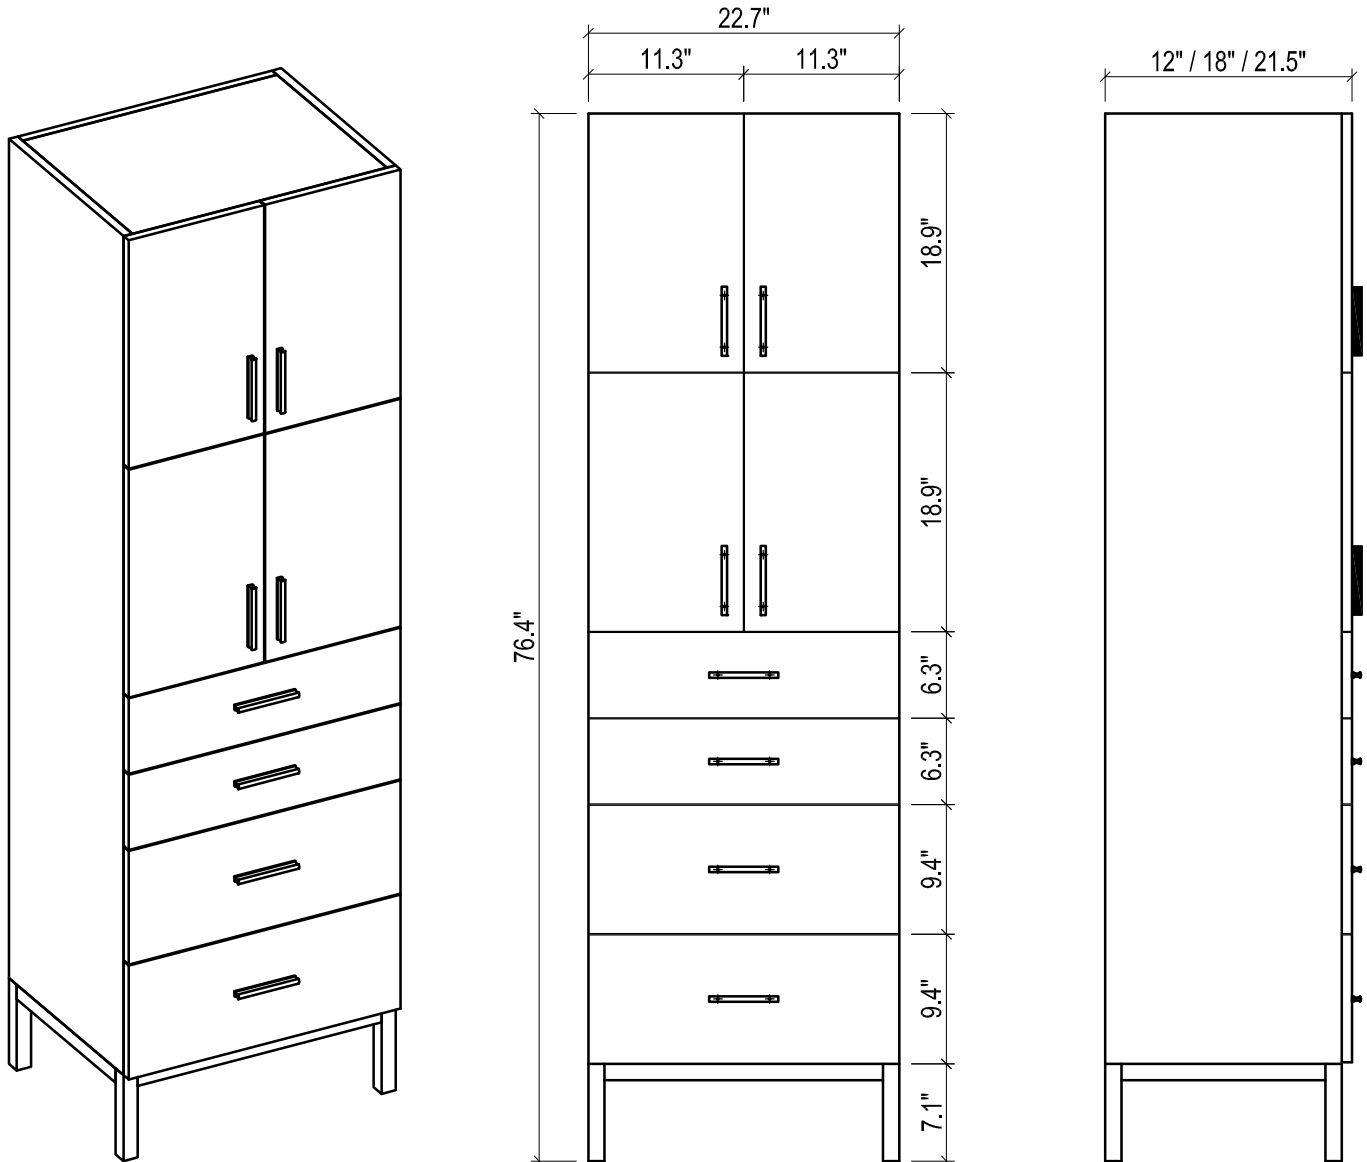

DAYTONA TALL CABINET

- Quality metal BLUM (or BLUM equivalent) soft-closing hinges and/or drawer hardware are included.
- WALL HUNG option is also available for this model.

FRONT VIEW

SIDE VIEW