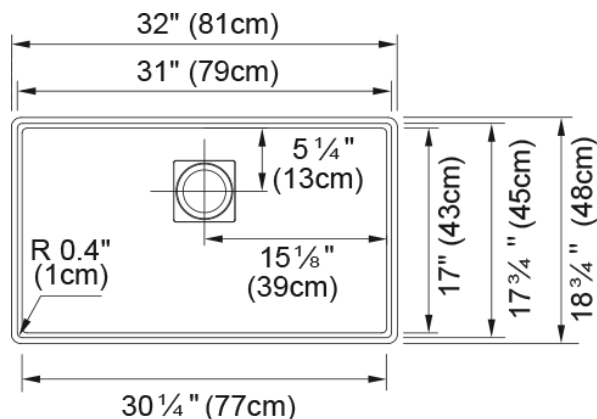

Peak Undermount Sink - PKG11031CHA-WKC | 125.0672.234

Technical Data

Aspect

Sink type	Sink
Type of material	Granite
Number of bowls	1
Color	Champagne
Finish	None

Product Dimensions

Exterior size: right to left	31.984
Exterior size: front to back	18.74
Large bowl size: right to left	31
Large bowl size: front to back	17.756
Large bowl: depth	9.5

Installation

Minimum cabinet size	36"
----------------------	-----

Product specifications

Installation type	Undermount
Drain hole	3 1/2"
Position of drainer	No drainer

Product identification

Product brand	FRANKE
Product family	Mythos
Collection	Peak
Certified by	CE