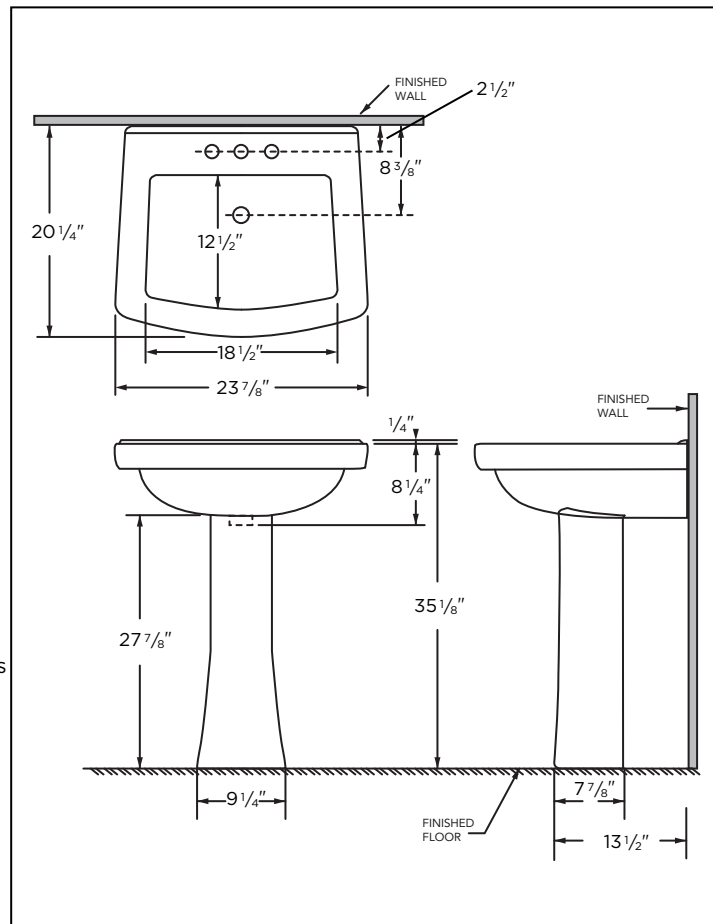

Features:

□ 22-512/22-515/22-519

- Vitreous china
- Combination lavatory and pedestal
- 24" x 20" Pedestal Lavatory
- Single Hole (22-512)
- 4" Centers (22-515)
- 8" Centers (22-519)
- Concealed front overflow
- Available in White and Biscuit

Technical Information:

Included Components:

□ Combination	22-512	22-515	22-519
□ Lavatory	12-512	12-515	12-519
□ Pedestal	29-848	29-848	29-848

Fixtures:

Models	22-512	22-515	22-519
Configuration	1 hole	4" centers	8" centers
Height	35 1/8"	35 1/8"	35 1/8"
Width	23 7/8"	23 7/8"	23 7/8"
Depth	20 1/4"	20 1/4"	20 1/4"
Shipping Weight	74lbs	74lbs	74lbs

Accessories:

- None

Colors/Finishes:

- White
- Other: Refer to Price Book for additional colors/finishes

Warranty:

- Limited lifetime warranty

NOTES: All dimensions are in inches. Illustrations may not be drawn to scale.
 * Dimensions shown for locations of supply lines and "P" trap are suggested.

IMPORTANT:
 Dimensions of fixtures are nominal and may vary within the range of tolerances established by ASME standard A 112.19.2

PLUMBERS NOTE: Provide suitable reinforcement for all wall supports