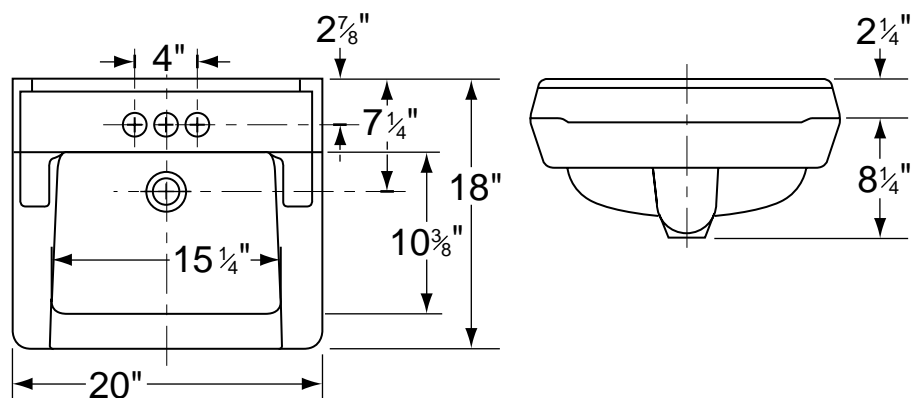

### Features:

- 20" x 18" Wall-Hung Lavatory
- 4" Faucet Centers
- 15" x 10 <sup>3</sup>/<sub>8</sub>" Bowl
- Two Integral Self-Draining Soap Dishes
- Concealed Front Overflow
- Fast Aligning One-Piece Wall Hanger
- Optional for use with Concealed Chair Carrier

### Dimensions:

Height ..... 10 <sup>1</sup>/<sub>2</sub>"  
 Width ..... 20"  
 Depth ..... 18"  
 Shipping Weight ..... 35 lbs

Faucet not included

[www.gerberonline.com](http://www.gerberonline.com)

**GERBER®**

**IMPORTANT:**  
Dimensions of fixtures are nominal and may vary within the range of tolerances established by ASME Standard A 112.19.2.