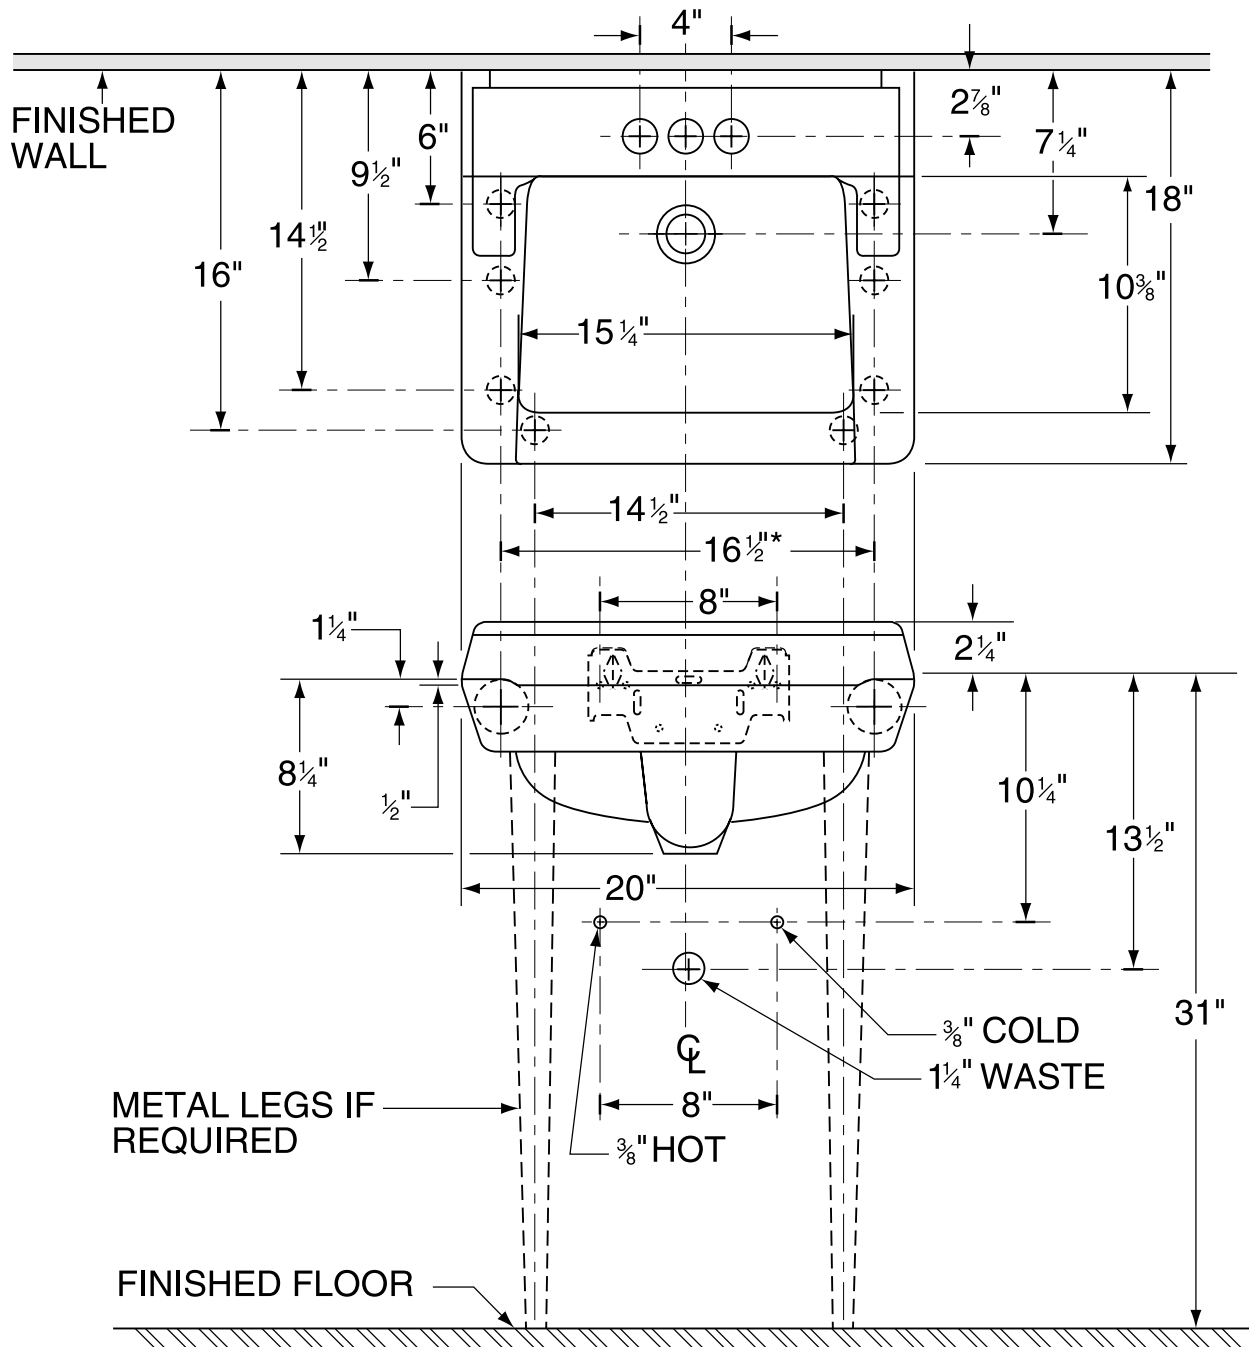

### Features:

- 20" x 18" Wall-Hung Lavatory
- 4" Faucet Centers
- 15" x 10 <sup>3</sup>/<sub>8</sub>" Bowl
- Two Integral Self-Draining Soap Dishes
- Concealed Front Overflow
- Fast Aligning One-Piece Wall Hanger
- Optional for use with Concealed Chair Carrier

### Dimensions:

Height ..... 10 <sup>1</sup>/<sub>2</sub>"  
 Width ..... 20"  
 Depth ..... 18"  
 Shipping Weight ..... 35 lbs

Faucet not included

[www.gerberonline.com](http://www.gerberonline.com)

**GERBER®**

**NOTES:**  
All dimensions are in inches.  
\*Can be specified for use with concealed or exposed bracket chair carrier. Punchings available on special order only.  
Illustrations may not be drawn to scale.  
**PLUMBERS NOTE:**  
Provide suitable reinforcement for all wall supports.

**IMPORTANT:**  
Dimensions of fixtures are nominal and may vary within the range of tolerances established by ASME Standard A 112.19.2.