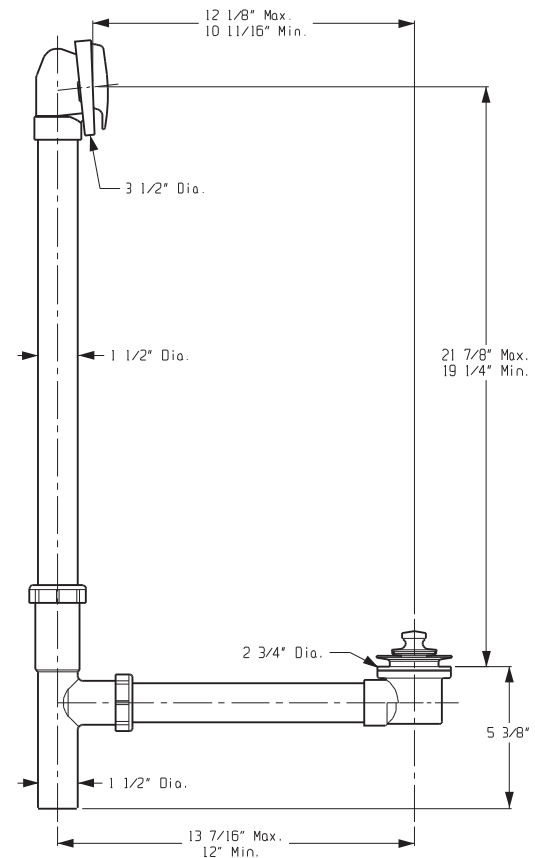

GERBER

41-553 Lift & Turn Bath Drains (Roman)

Features:

- Fits most tubs to 24" high
- 1-1/2" plastic tubing in PVC
- Patented adjustable self-retaining rubber head gasket
- Cast brass shoe plug
- Partially assembled in carton
- Compartmentalized packaging
- Available in Chrome only

Standards & Certifications:

- IAPMO/cUPC

Catalog Numbers:

41-553 PVC (Chrome)

Suffixes Available:

None

Job Name	
Date	
Model Specified	
Quantity	
Customer	
Contractor	
Architect/engineer	

Gerber Toll Free Technical Support: 888-648-6466
www.gerberonline.com