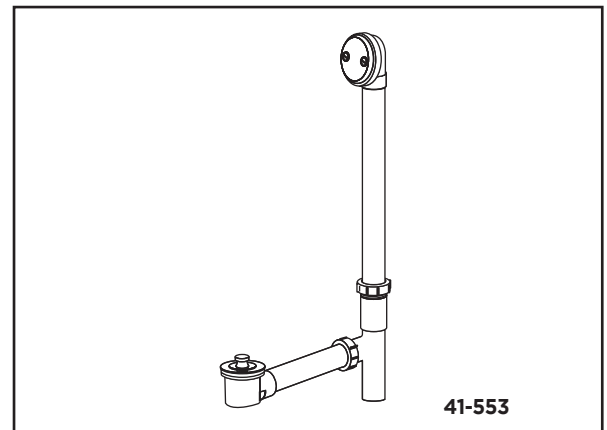

GERBER

41-553 Lift & Turn Bath Drains (Roman)

Features:

- Fits most tubs to 24" high
- 1-1/2" plastic tubing in PVC
- Patented adjustable self-retaining rubber head gasket
- Cast brass shoe plug
- Partially assembled in carton
- Compartmentalized packaging
- Available in Chrome only

Standards & Certifications:

- IAPMO/cUPC

Catalog Numbers:

41-553 PVC (Chrome)

Suffixes Available:

None

Job Name	
Date	
Model Specified	
Quantity	
Customer	
Contractor	
Architect/engineer	

Gerber Toll Free Technical Support: 888-648-6466
www.gerberonline.com