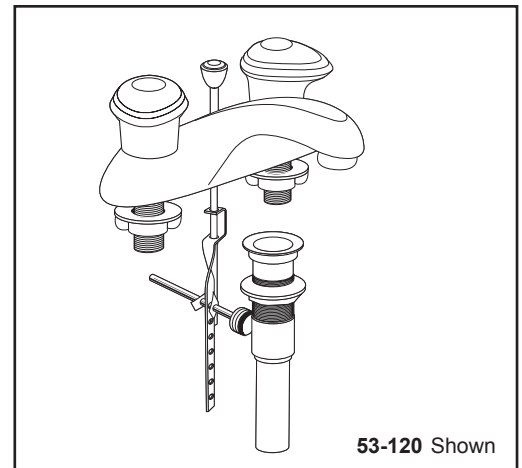

Two Handle Centerset Lavatory Faucet

Features:

- Cast brass centerset body
- 2 piece stylized Gerber Hardwater® handles
- Ceramaflow ceramic disc cartridges
- Working parts can be easily replaced
- 4" centers for mounting
- 2.2 gpm (8.3L/min) @ 60 psi maximum aerator
- ADA compliant handles operate with less than 5 lbs. force

Technical Specifications:

- ASME A112.18.1M
- CABO/ANSI A117.1 (ADA)
- CSA B125
- ANSI/NSF 61-1997b

Catalog Numbers:

- 53-100 w/Rod, Knob & Button, Less Pop-up
- 53-110 50/50 Pop-up (Chrome)
- 53-120 Metal Pop-up (Chrome)

Prefixes Available:

CX- Less handles

Suffixes Available:

None

Job Name	
Date	
Model Specified	
Quantity	
Customer	
Contractor	
Architect/engineer	

GERBER®

PROFESSIONAL PERFORMANCE

Gerber Toll Free Technical Support: 888-648-6466
www.gerberonline.com