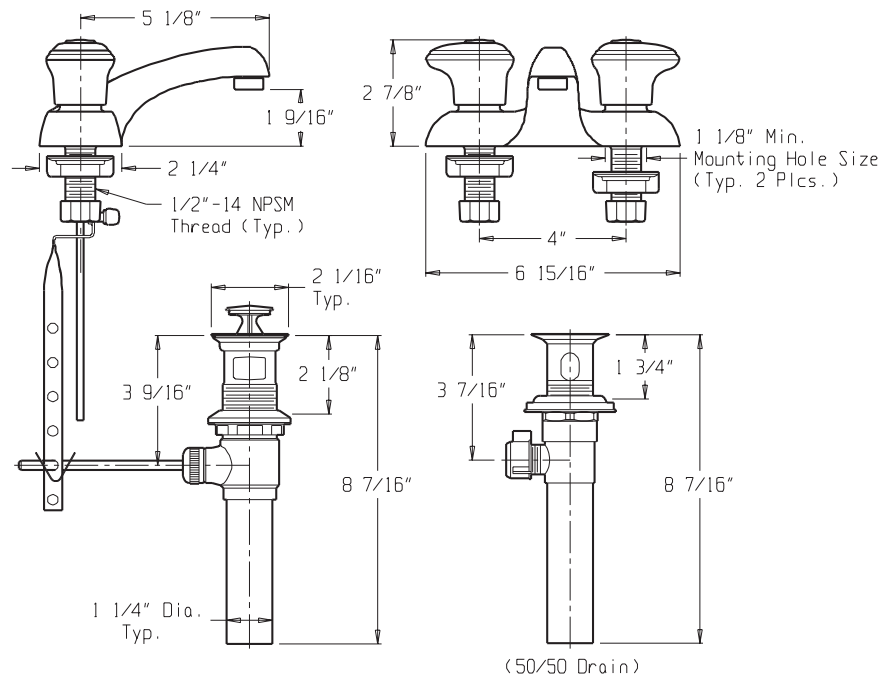

Two Handle Centerset Lavatory Faucet

Features:

- Cast brass centerset body
- 2 piece stylized Gerber Hardwater® handles
- Ceramaflow ceramic disc cartridges
- Working parts can be easily replaced
- 4" centers for mounting
- 2.2 gpm (8.3L/min) @ 60 psi maximum aerator
- ADA compliant handles operate with less than 5 lbs. force

Technical Specifications:

- ASME A112.18.1M
- CABO/ANSI A117.1 (ADA)
- CSA B125
- ANSI/NSF 61-1997b

Catalog Numbers:

- 53-100 w/Rod, Knob & Button, Less Pop-up
- 53-110 50/50 Pop-up (Chrome)
- 53-120 Metal Pop-up (Chrome)

Prefixes Available:

CX- Less handles

Suffixes Available:

None

Job Name	
Date	
Model Specified	
Quantity	
Customer	
Contractor	
Architect/engineer	

GERBER®

PROFESSIONAL PERFORMANCE

Gerber Toll Free Technical Support: 888-648-6466
www.gerberonline.com