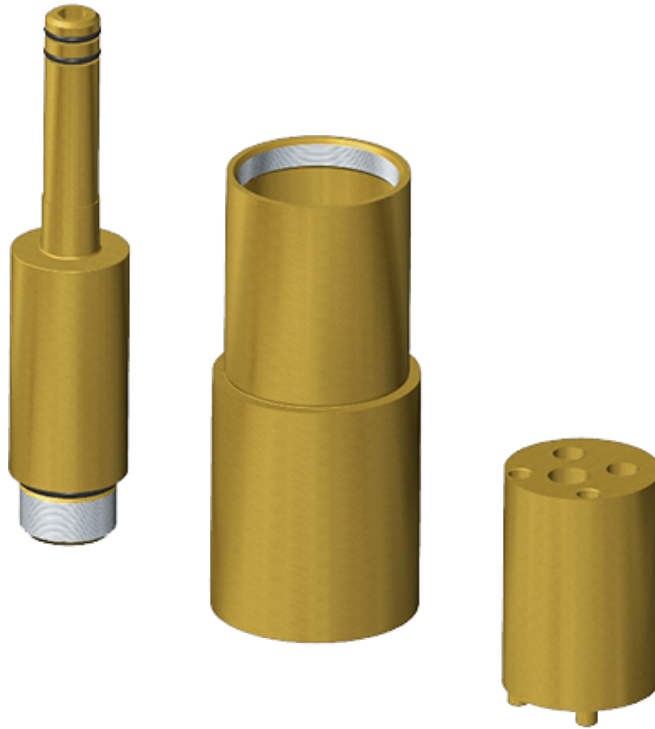

BATHROOM  
Valve Extension Kit for Wall-  
Mounted Faucets  
**G-1022**

---

**GRAFF**<sup>®</sup>

### **Information**

- Extends rough-in depth by 2"
- Compatible with most GRAFF wall-mounted faucets