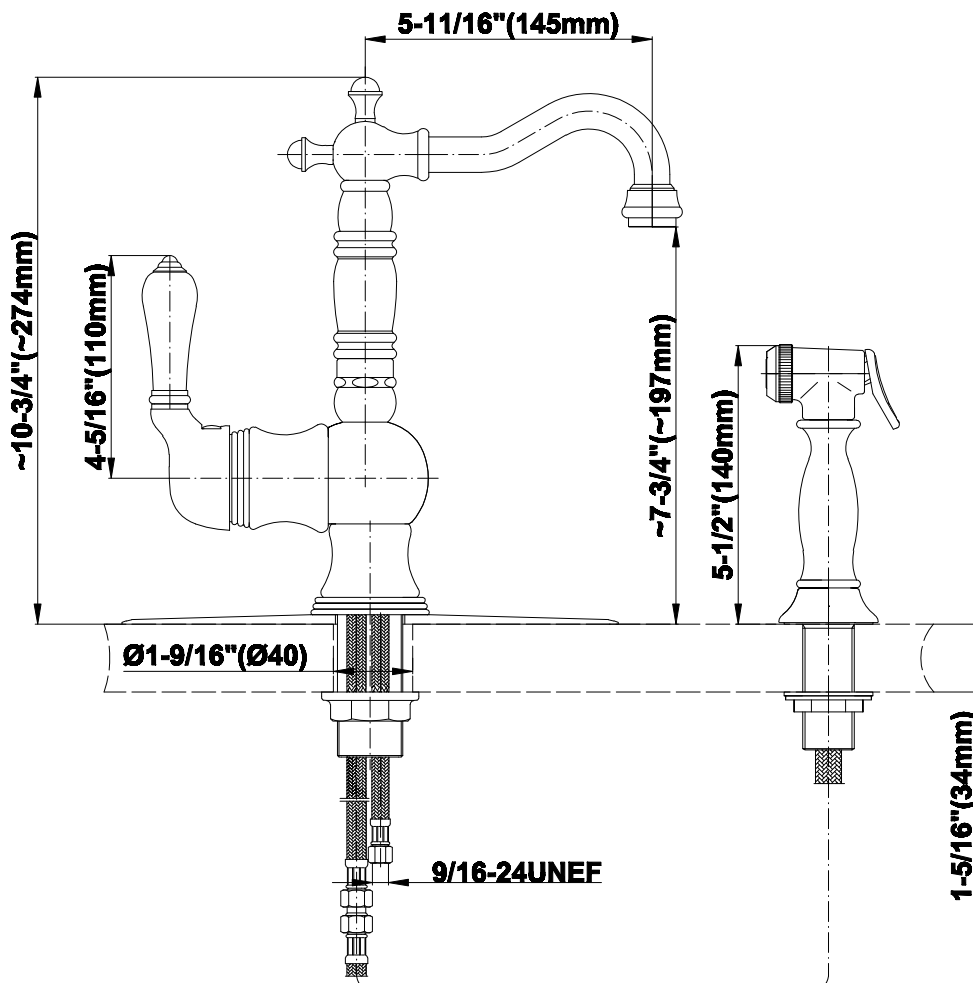

KITCHEN
Canterbury Prep Faucet w/ Side
Spray
G-5237-LC3

GRAFF®

Information

- Swivel spout
- Includes matching side spray
- Aerated flow rate ≤ 1.8 max gpm
- ADA
- CALGreen

Finishes

24K Gold

24K Brushed
Gold

Country Traditional Kitchen
Prep Faucet with Side Spray

GRAFF[®]
CUTTING EDGE DESIGN

Product Features

- Swivel spout
- Includes matching side spray

Optional Accessories

- G-9300 water-saving aerator reduces waterflow from 2.2 to 1.5 gpm

The measurements shown are for reference only. Products and specifications shown are subject to change without notice. Revised 09/2012.

www.graff-faucets.com | phone: 800-954-4723