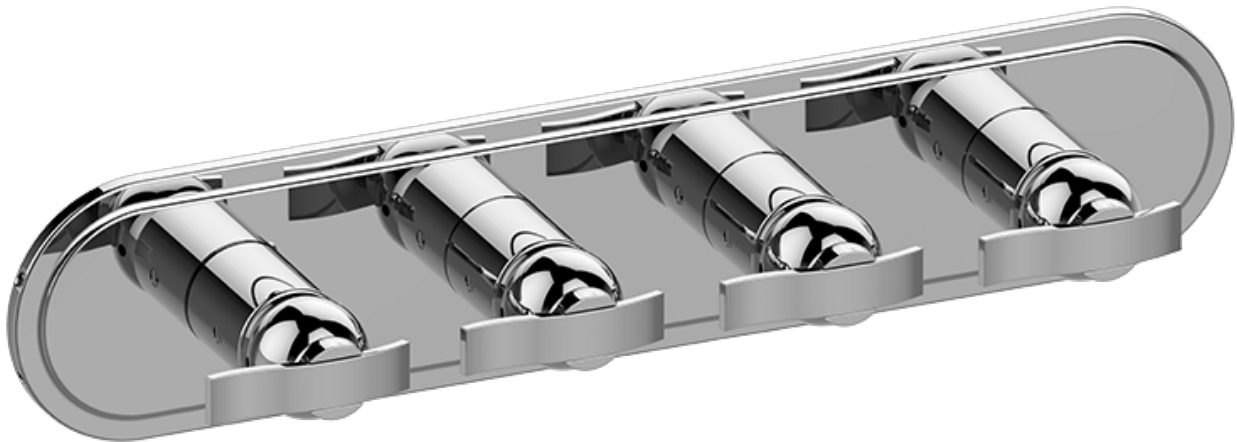

SHOWER
Bali M-Series Valve Horizontal
Trim with Four Handles
G-8088H-LM20E0-T

GRAFF®

Information

- Four metal handles, decorative trim plate
- Use with M-Series rough valves
- ADA

Finishes

24K Gold

24K Brushed
Gold

Olive Bronze

Polished
Chrome

Polished
Nickel

Steelnox®
(Satin Nickel)

Vintage
Brushed Brass