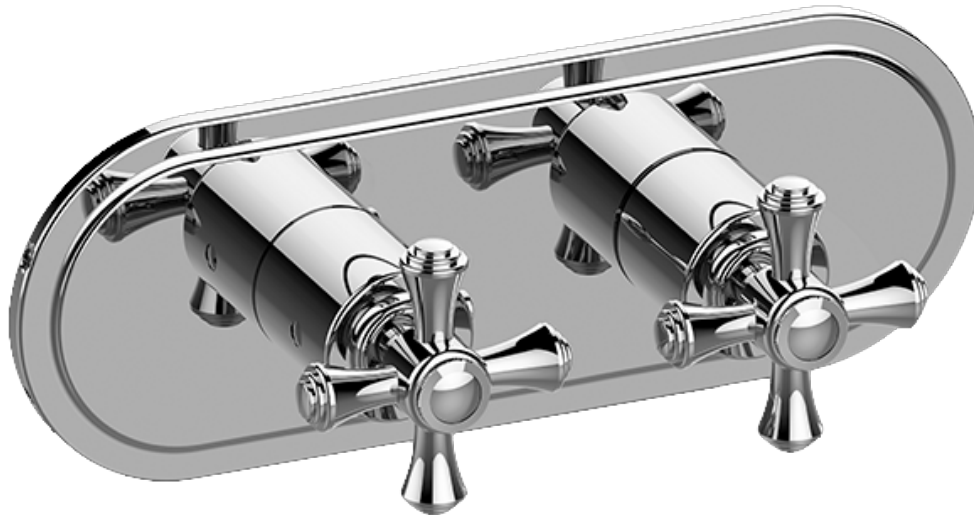

SHOWER  
Lauren M-Series Valve Horizontal  
Trim with Two Handles  
**G-8086H-C3E0-T**

**GRAFF**<sup>®</sup>

### Information

- Two metal handles, decorative trim plate
- Use with M-Series rough valves
- LM22E0 handles should not be used with used with 2-way or 3-way diverter valve