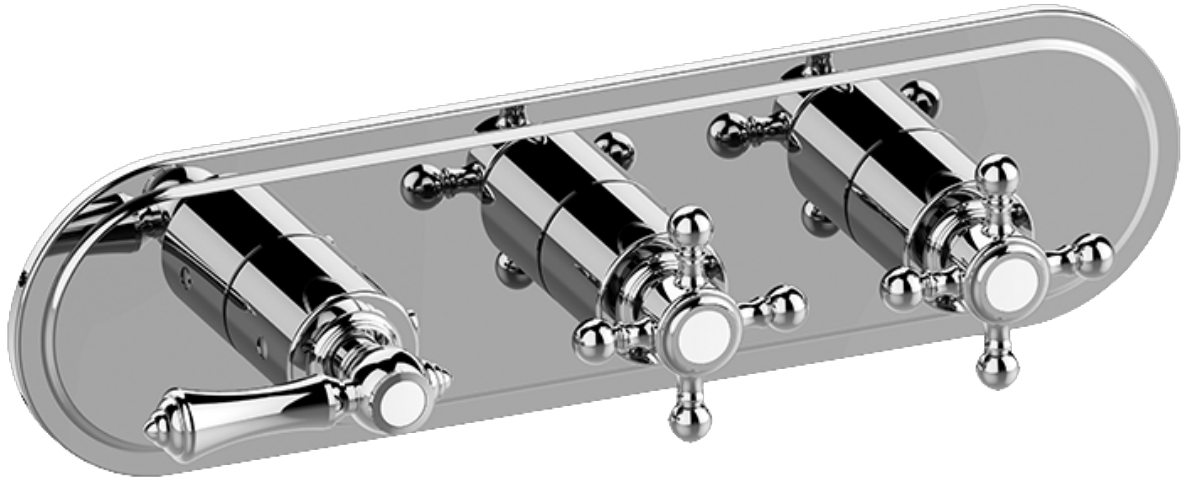

SHOWER  
Canterbury M-Series Valve  
Horizontal Trim with Three  
Handles  
**G-8087H-LM15C2-T**

---

**GRAFF®**

### Information

- Three metal handles, decorative trim plate
- Use with M-Series rough valves
- ALM15C2, ALM34C2, ALC1C2 handles should not be used with used with 2-way or 3-way diverter valve