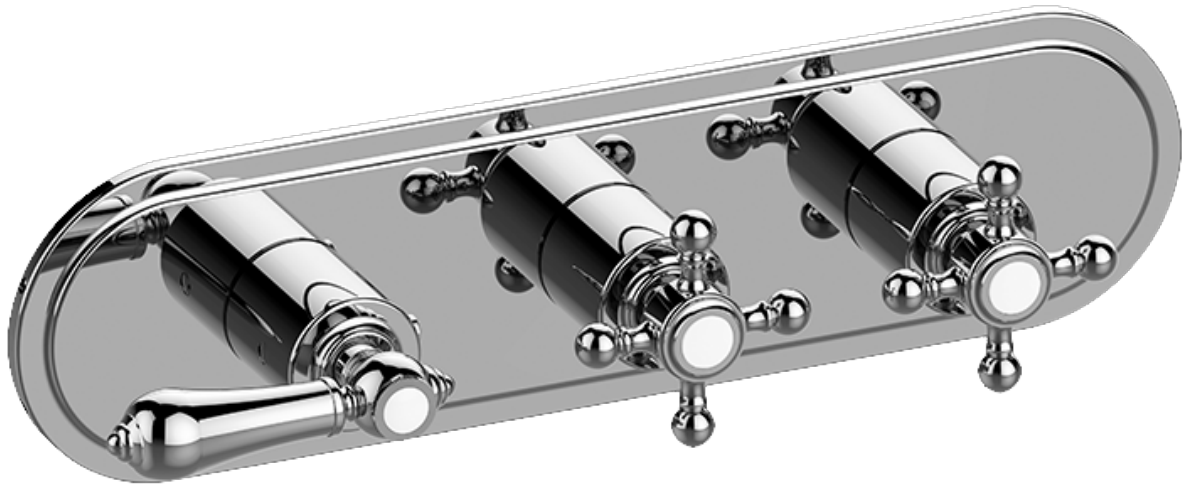

SHOWER
Canterbury M-Series Valve
Horizontal Trim with Three
Handles
G-8087H-LM34C2-T

GRAFF®

Information

- Three metal handles, decorative trim plate
- Use with M-Series rough valves

Finishes

24K Gold

24K Brushed
Gold

Olive Bronze

Polished
Chrome

Polished
Nickel

Steelnox®
(Satin Nickel)

Vintage
Brushed Brass