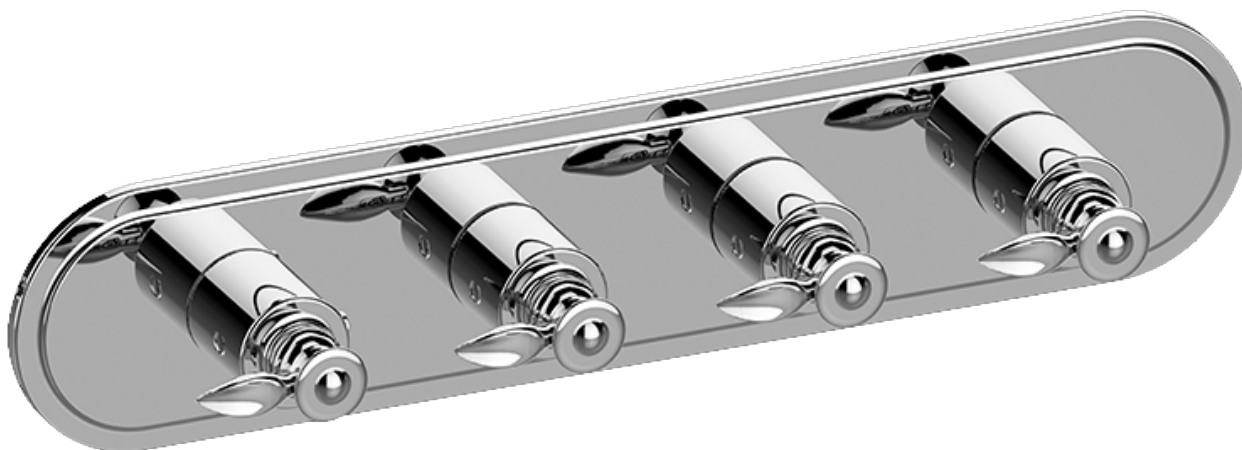

SHOWER
Topaz M-Series Valve Horizontal
Trim with Four Handles
G-8088H-LM14E0-T

GRAFF®

Information

- Four metal handles, decorative trim plate
- Use with M-Series rough valves
- ADA

Finishes

24K Gold

24K Brushed
Gold

Olive Bronze

Polished
Chrome

Polished
Nickel

Steelnox®
(Satin Nickel)

Vintage
Brushed Brass