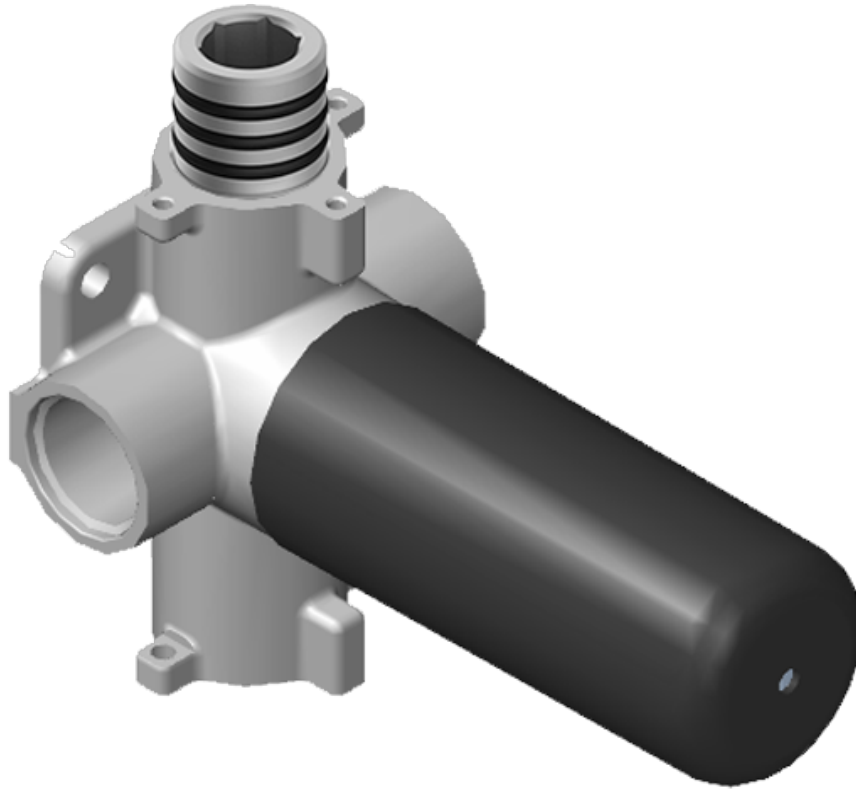

SHOWER
Lauren M-Series Thermostatic
Shower System - Shower with
Handshower
GS2.022WD-LM22E0

GRAFF®

Information

- 3/4" thermostatic valve and trim
- 3/4" 2-way diverter valve
- 8" showerhead with 11" wall-mounted shower arm
- Showerhead features no-clog, easy-clean spray nozzles
- Handshower set with wall bracket and 59" hose
- Optional extension kit
- Flow rates: showerhead ≤ 1.8 max gpm, handshower ≤ 1.5 max gpm
- ADA
- CALGreen

G-8006

M-Series

3/4" Concealed Thermostatic Rough Valve

Product Features

- 12.9 gpm @ 60 psi
- 3/4" universal inlets
- Built-in service stops
- Stacking outlet feature
- Complete serviceability from front of all units
- Supplied with protective plastic cover
- CalGreen compliant dependent on functions

www.graff-faucets.com | phone: 800-954-4723

SHOWER
Two-Way Diverter Volume Control
Valve WITH Off Function and Pass-
Through
G-8052

GRAFF®

Information

- 11.7 gpm @ 60 psi
- 3/4" universal inlets/outlets with female threads
- Operates one function at a time
- Stacking inlet and pass-through port feature
- Supplied with protective plastic cover
- CALGreen compliant depending on functions

G-8052 M-Series
 2-Way Diverter Volume Control Valve
 WITH Off Function and Pass-Through

Product Features

- 12.1 gpm @ 60 psi
- 3/4" universal inlets/outlets with female threads
- Stacking inlet and pass-through port feature
- Supplied with protective plastic cover
- CalGreen compliant dependent on functions