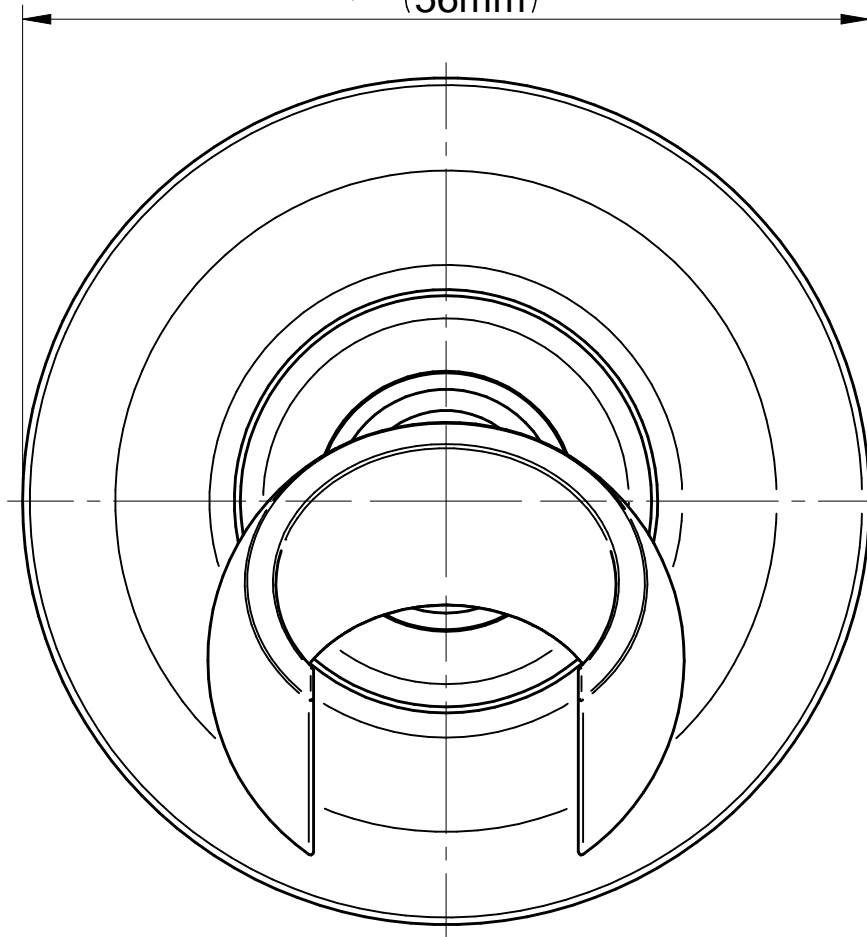

SHOWER
Lauren M-Series Thermostatic
Shower System - Shower with
Handshower
GS2.022WD-LM22E0

GRAFF®

Information

- 3/4" thermostatic valve and trim
- 3/4" 2-way diverter valve
- 8" showerhead with 11" wall-mounted shower arm
- Showerhead features no-clog, easy-clean spray nozzles
- Handshower set with wall bracket and 59" hose
- Optional extension kit
- Flow rates: showerhead ≤ 1.8 max gpm, handshower ≤ 1.5 max gpm
- ADA
- CALGreen

Polished
Nickel

Steelnox®
(Satin Nickel)

Vintage
Brushed Brass

G-8682

Camden Series

Ø 2-3/16"
(56mm)

3-15/16"
(100mm)

7/16"
(12mm)