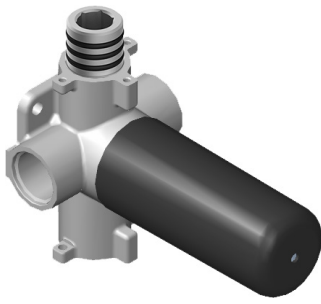

SHOWER
Lauren M-Series Thermostatic
Shower System - Shower with
Handshower
GS2.022WD-LM22E0

GRAFF®

Information

- 3/4" thermostatic valve and trim
- 3/4" 2-way diverter valve
- 8" showerhead with 11" wall-mounted shower arm
- Showerhead features no-clog, easy-clean spray nozzles
- Handshower set with wall bracket and 59" hose
- Optional extension kit
- Flow rates: showerhead ≤ 1.8 max gpm, handshower ≤ 1.5 max gpm
- ADA
- CALGreen

G-8006

M-Series

3/4" Concealed Thermostatic Rough Valve

Product Features

- 12.9 gpm @ 60 psi
- 3/4" universal inlets
- Built-in service stops
- Stacking outlet feature
- Complete serviceability from front of all units
- Supplied with protective plastic cover
- CalGreen compliant dependent on functions

www.graff-faucets.com | phone: 800-954-4723

SHOWER
Two-Way Diverter Volume Control
Valve WITH Off Function and Pass-
Through
G-8052

GRAFF®

Information

- 11.7 gpm @ 60 psi
- 3/4" universal inlets/outlets with female threads
- Operates one function at a time
- Stacking inlet and pass-through port feature
- Supplied with protective plastic cover
- CALGreen compliant depending on functions

G-8052 M-Series
 2-Way Diverter Volume Control Valve
 WITH Off Function and Pass-Through

Product Features

- 12.1 gpm @ 60 psi
- 3/4" universal inlets/outlets with female threads
- Stacking inlet and pass-through port feature
- Supplied with protective plastic cover
- CalGreen compliant dependent on functions