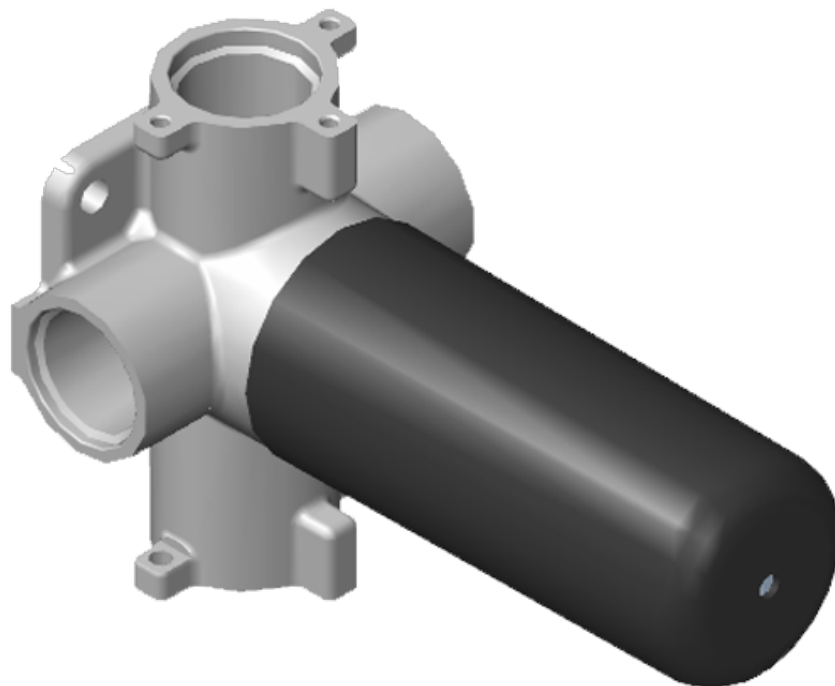

SHOWER
M-Series Full Thermostatic
Shower System
GM2.128WG-C14E0

GRAFF®

Information

- 3/4" thermostatic valve and trim
- 3/4" 3-way diverter valve
- Showerhead features no-clog, easy-clean spray nozzles
- Flush-mounted swivel body sprays (3 pieces)
- Handshower set with wall bracket and 59" hose
- Optional extension kit
- Flow rates: showerhead ≤ 1.8 max gpm, handshower ≤ 1.5 max gpm, body sprays ≤ 1.5 max gpm each

Finishes

Polished
Chrome

Steelnox®
(Satin Nickel)

G-8006

M-Series

3/4" Concealed Thermostatic Rough Valve

Product Features

- 12.9 gpm @ 60 psi
- 3/4" universal inlets
- Built-in service stops
- Stacking outlet feature
- Complete serviceability from front of all units
- Supplied with protective plastic cover
- CalGreen compliant dependent on functions

Polished
Chrome

Steelnox®
(Satin Nickel)

G-8048-C14E0-T

Sade Collection

M-Series Valve Trim with Two Handles

Product Features

- Two metal handles, decorative trim plate
- Use with M-Series rough valves

Available Finishes

www.graff-designs.com | phone: 800-954-4723

SHOWER
Three-Way Diverter Control Valve
WITH Off Function (No Pass-
Through)
G-8053

GRAFF®

Information

- ~11.4 gpm @ 60 psi
- 3/4" universal inlets/outlets with female threads
- Operates one function at a time
- Stacking inlet feature
- Supplied with protective plastic cover
- CALGreen compliant depending on functions