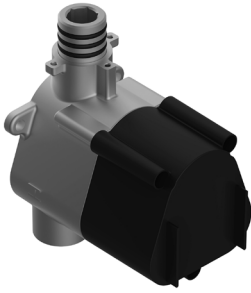

SHOWER
M-Series Full Thermostatic
Shower System
GM2.128WG-C14E0

GRAFF®

Information

- 3/4" thermostatic valve and trim
- 3/4" 3-way diverter valve
- Showerhead features no-clog, easy-clean spray nozzles
- Flush-mounted swivel body sprays (3 pieces)
- Handshower set with wall bracket and 59" hose
- Optional extension kit
- Flow rates: showerhead ≤ 1.8 max gpm, handshower ≤ 1.5 max gpm, body sprays ≤ 1.5 max gpm each

SHOWER
Thermostatic Rough Valve
G-8006

GRAFF®

Information

- 12.9 gpm @ 60 psi
- 3/4" universal inlets
- Built-in service stops
- Stacking outlet feature
- Complete serviceability from front of all units
- Supplied with protective plastic cover
- CalGreen compliant dependent on functions

Finishes

Polished
Chrome

Steelnox®
(Satin Nickel)

G-8006

M-Series

3/4" Concealed Thermostatic Rough Valve

Product Features

- 12.9 gpm @ 60 psi
- 3/4" universal inlets
- Built-in service stops
- Stacking outlet feature
- Complete serviceability from front of all units
- Supplied with protective plastic cover
- CalGreen compliant dependent on functions

www.graff-faucets.com | phone: 800-954-4723

SHOWER
M-Series Valve Trim with Two
Handles
G-8048-C14E0-T

GRAFF®

Information

- Two metal handles, decorative trim plate
- Use with M-Series rough valves
- ADA

Finishes