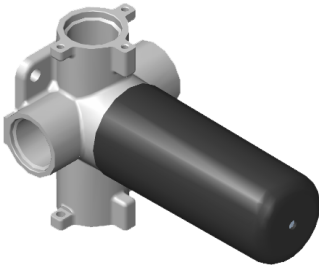

G-8053

M-Series

3-Way Diverter Control Valve WITH Off Function (No Pass-Through)

GRAFF®
CUTTING EDGE DESIGN

Product Features

- 3/4" universal inlets/outlets with female threads
- Stacking inlet feature
- Supplied with protective plastic cover
- CalGreen compliant dependent on functions

Code Compliance

- CALGreen

Warranty

- Limited lifetime warranty

For complete warranty information go to www.graff-faucets.com/en/info/faqs