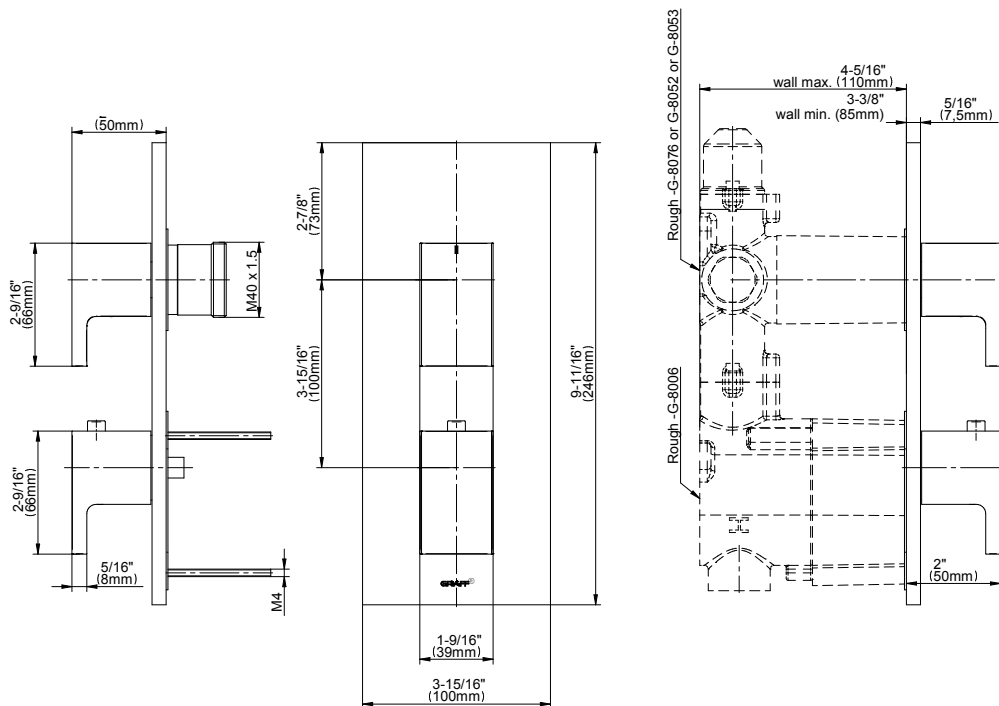

Warranty

- Limited lifetime warranty

For complete warranty information go to www.graff-designs.com/en-nam/warranty