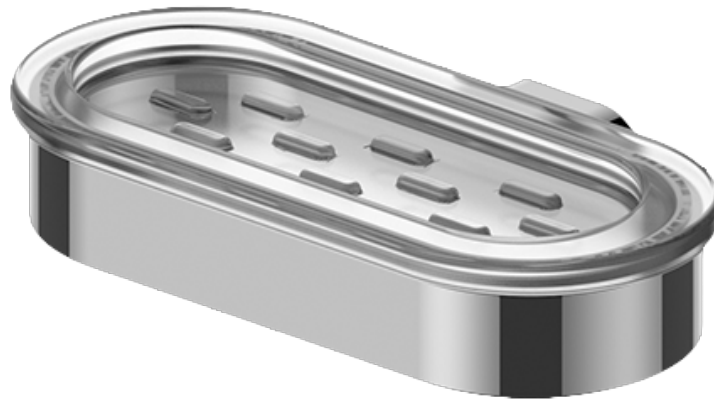

BATHROOM
Phase/Terra Oval Soap Dish and
Holder
G-9402

GRAFF®

Finishes

24K Gold

24K Brushed
Gold

Brushed Brass
PVD

Architectural
Black™

Brushed
Nickel

Brushed Onyx
PVD®

Gunmetal

Matte Black

Olive Bronze

Onyx PVD®

Polished Brass
PVD

Polished
Chrome

Polished
Nickel