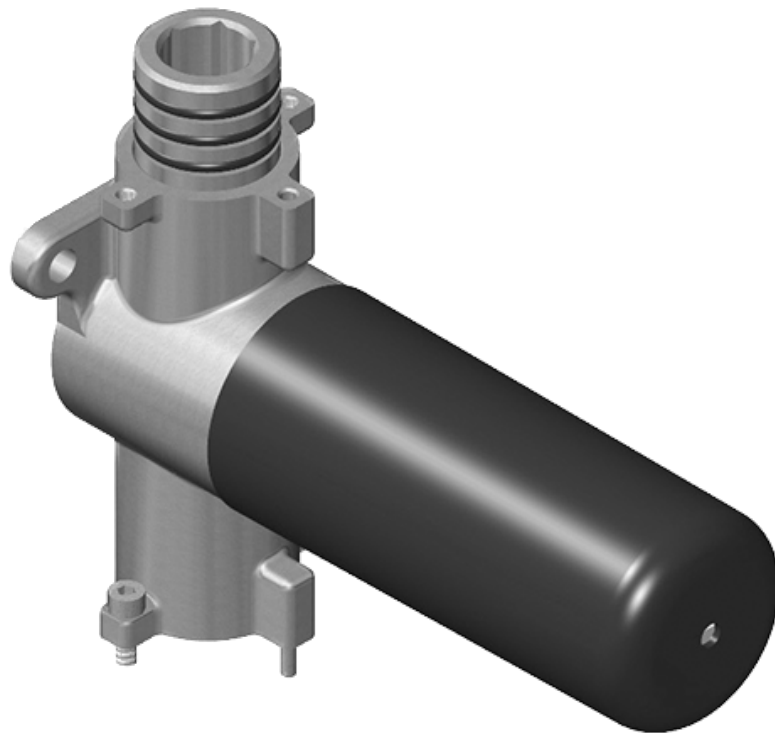

SHOWER
8" Contemporary Phase Tub
Spout
G-6665

GRAFF®

Information

- Includes spout ring
- 1/2" NPT male thread inlet
- Matches Phase Collection
- Tub spout flow rate ~ 5.4 gpm @60 psi

Finishes

24K Gold

24K Brushed
Gold

www.graff-faucets.com | phone: 800-954-4723

SHOWER
Phase 3-Way Diverter Valve Trim
with Handle
G-8069-LM45E1-T

GRAFF®

Information

- Single metal handle
- Decorative trim plate
- Use with G-8053 3-way diverter control valve WITH off function (no pass-through)
- To complete package, you must order rough valve
- ADA

Polished
Nickel

Architectural
White

G-8069-LM45E1

PHASE Series

SHOWER
Stop/Volume Control Rough Valve
G-8077

GRAFF®

Information

- 18.1 gpm @ 60 psi
- 3/4" universal inlets/outlets with female threads
- Stacking inlet and outlet feature
- Supplied with protective plastic cover
- CalGreen compliant dependent on functions