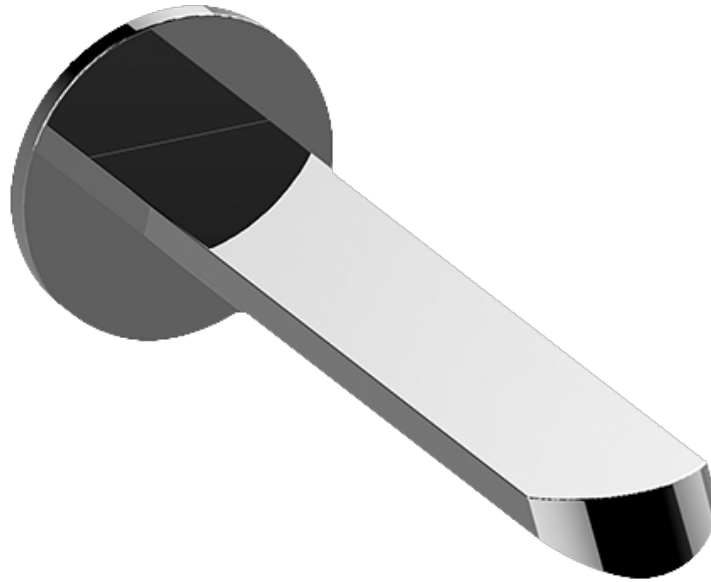

SHOWER
Phase M-Series Thermostatic
Shower System - Tub and Shower
with Handshower
GL3.G12ST-LM45E0

GRAFF®

Information

- 3/4" thermostatic valve and trim
- 3/4" stop/volume control valve and 3-way diverter valve and trims
- 8" showerhead with 12" wall-mounted shower arm
- Showerhead features no-clog, easy-clean spray nozzles
- Handshower set with wall-mounted slide bar and 59" hose
- 8" matching Phase collection tub spout
- Optional extension kit
- Flow rates: showerhead ≤ 1.8 max gpm, handshower ≤ 1.5 max gpm
- CALGreen

SHOWER
8" Contemporary Phase Tub
Spout
G-6665

GRAFF®

Information

- Includes spout ring
- 1/2" NPT male thread inlet
- Matches Phase Collection
- Tub spout flow rate ~ 5.4 gpm @60 psi

Finishes

24K Gold

24K Brushed
Gold