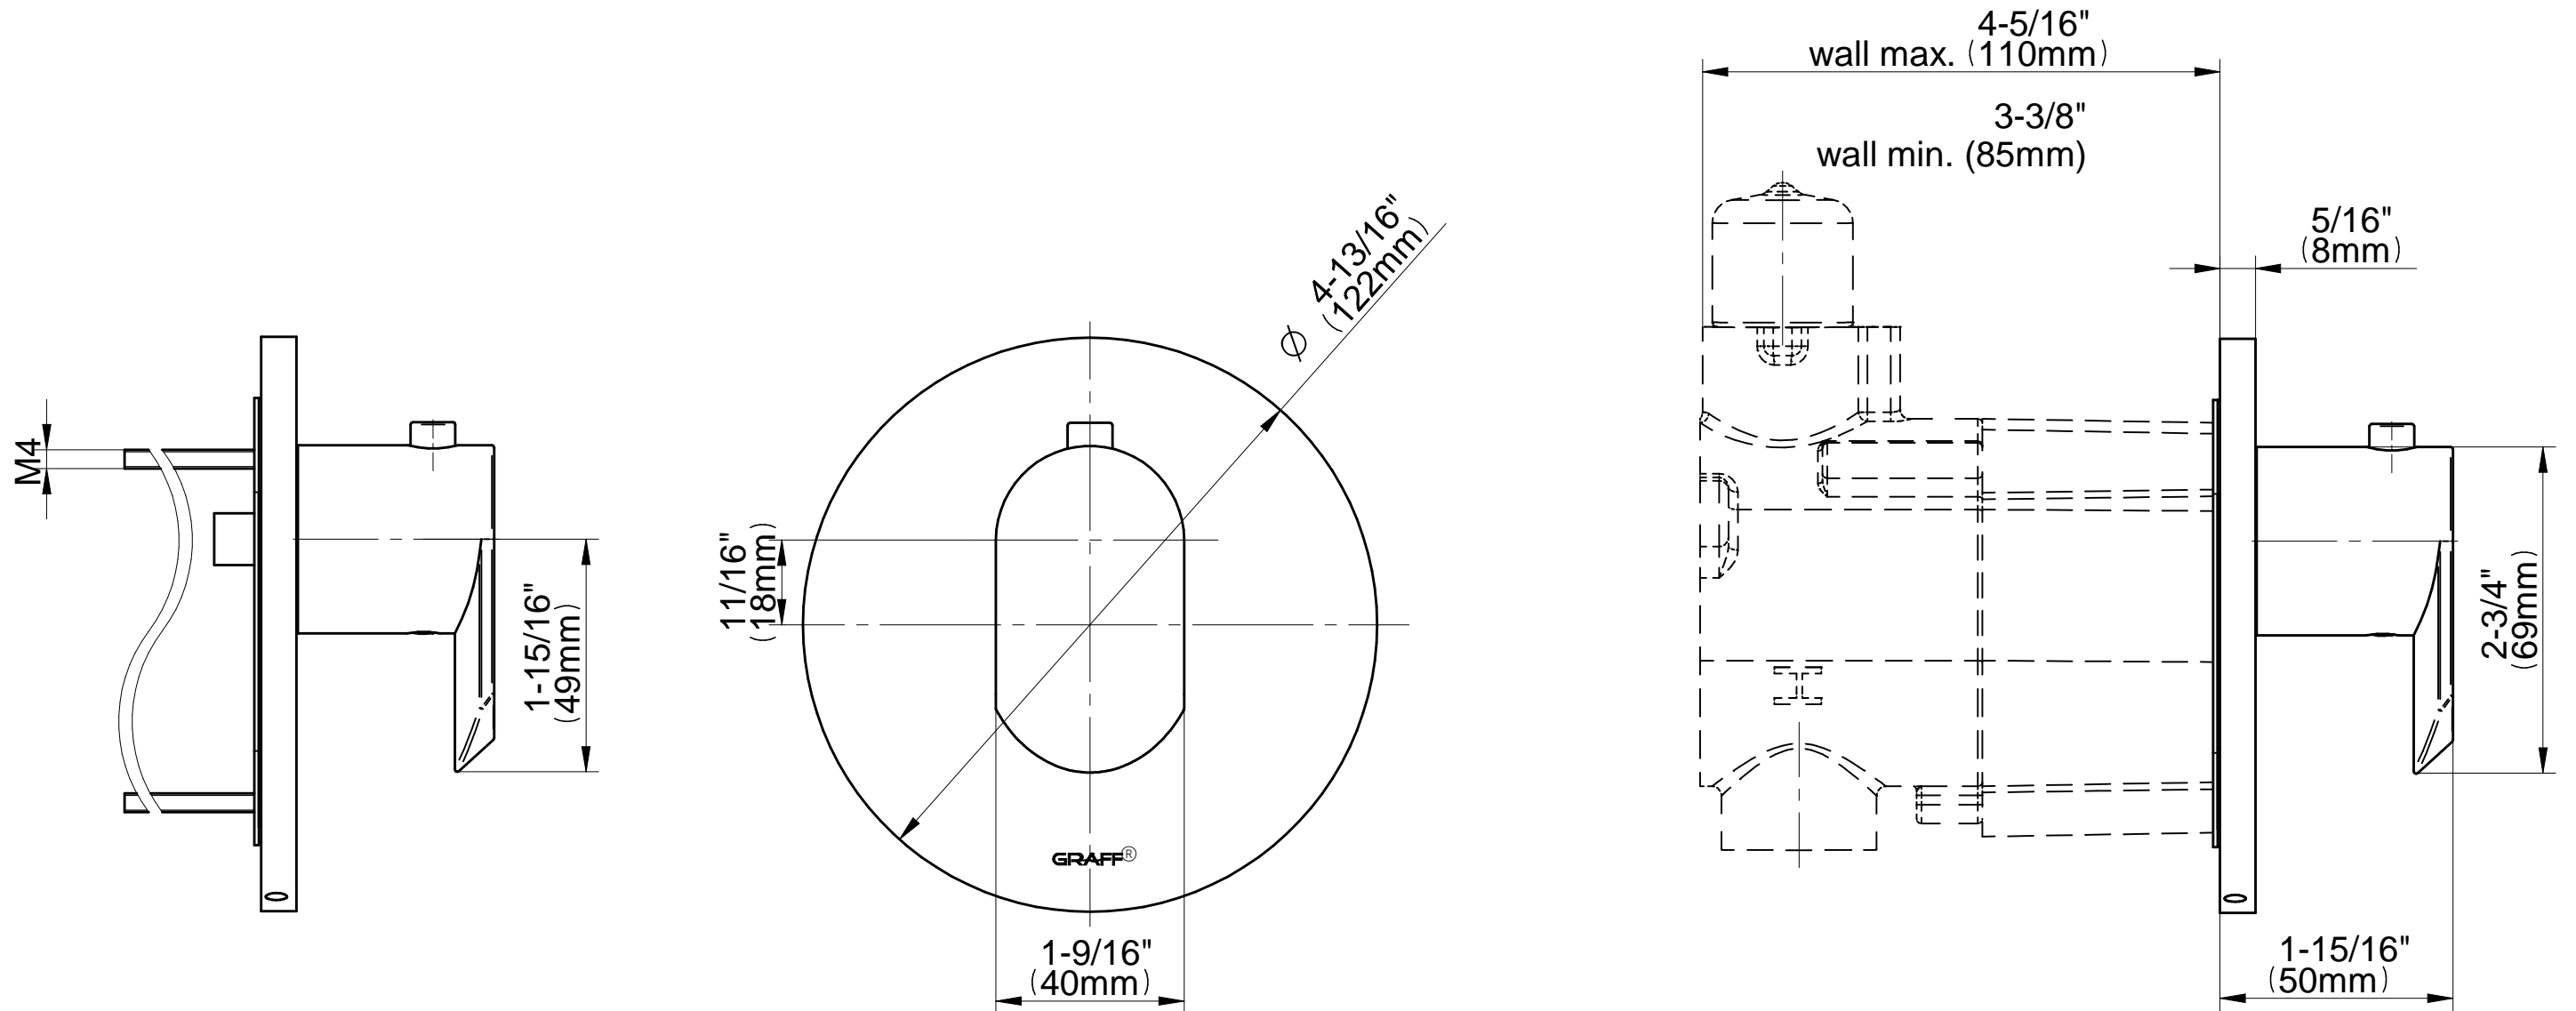

SHOWER
Phase M-Series Thermostatic
Shower System - Tub and Shower
with Handshower
GL3.G12ST-LM45E0

GRAFF®

Information

- 3/4" thermostatic valve and trim
- 3/4" stop/volume control valve and 3-way diverter valve and trims
- 8" showerhead with 12" wall-mounted shower arm
- Showerhead features no-clog, easy-clean spray nozzles
- Handshower set with wall-mounted slide bar and 59" hose
- 8" matching Phase collection tub spout
- Optional extension kit
- Flow rates: showerhead ≤ 1.8 max gpm, handshower ≤ 1.5 max gpm
- CALGreen

Polished
Nickel

Architectural
White

G-8037-LM45E

PHASE Series

SHOWER
Three-Way Diverter Control Valve
WITH Off Function (No Pass-
Through)
G-8053

GRAFF®

Information

- ~11.4 gpm @ 60 psi
- 3/4" universal inlets/outlets with female threads
- Operates one function at a time
- Stacking inlet feature
- Supplied with protective plastic cover
- CALGreen compliant depending on functions