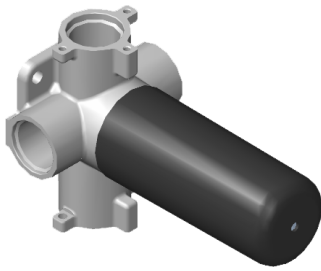

SHOWER
8" Contemporary Phase Tub
Spout
G-6665

GRAFF®

Information

- Includes spout ring
- 1/2" NPT male thread inlet
- Matches Phase Collection
- Tub spout flow rate ~ 5.4 gpm @60 psi

Finishes

24K Gold

24K Brushed
Gold

Polished
Nickel

Architectural
White

G-8037-LM45E

PHASE Series

SHOWER
Three-Way Diverter Control Valve
WITH Off Function (No Pass-
Through)
G-8053

GRAFF®

Information

- ~11.4 gpm @ 60 psi
- 3/4" universal inlets/outlets with female threads
- Operates one function at a time
- Stacking inlet feature
- Supplied with protective plastic cover
- CALGreen compliant depending on functions

Polished
Nickel

Architectural
White

G-8053

M-Series

3-Way Diverter Control Valve WITH Off Function (No Pass-Through)

Product Features

- 3/4" universal inlets/outlets with female threads
- Stacking inlet feature
- Supplied with protective plastic cover
- CalGreen compliant dependent on functions

www.graff-faucets.com | phone: 800-954-4723

SHOWER
Phase 3-Way Diverter Valve Trim
with Handle
G-8069-LM45E1-T

GRAFF®

Information

- Single metal handle
- Decorative trim plate
- Use with G-8053 3-way diverter control valve WITH off function (no pass-through)
- To complete package, you must order rough valve
- ADA