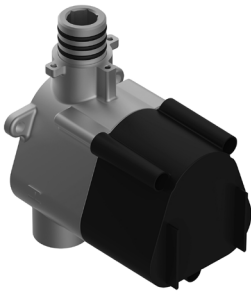

SHOWER
8" Contemporary Phase Tub
Spout
G-6665

GRAFF®

Information

- Includes spout ring
- 1/2" NPT male thread inlet
- Matches Phase Collection
- Tub spout flow rate ~ 5.4 gpm @60 psi

Finishes

24K Gold

24K Brushed
Gold

Polished
Nickel

Architectural
White

G-8006

M-Series

3/4" Concealed Thermostatic Rough Valve

Product Features

- 12.9 gpm @ 60 psi
- 3/4" universal inlets
- Built-in service stops
- Stacking outlet feature
- Complete serviceability from front of all units
- Supplied with protective plastic cover
- CalGreen compliant dependent on functions

www.graff-faucets.com | phone: 800-954-4723

SHOWER
Phase M-Series Thermostatic
Valve Trim with Handle
G-8037-LM45E-T

GRAFF[®]

Information

- Single metal handle
- Decorative trim plate
- Use with G-8006 thermostatic rough valve
- To complete package, you must order rough valve
- ADA