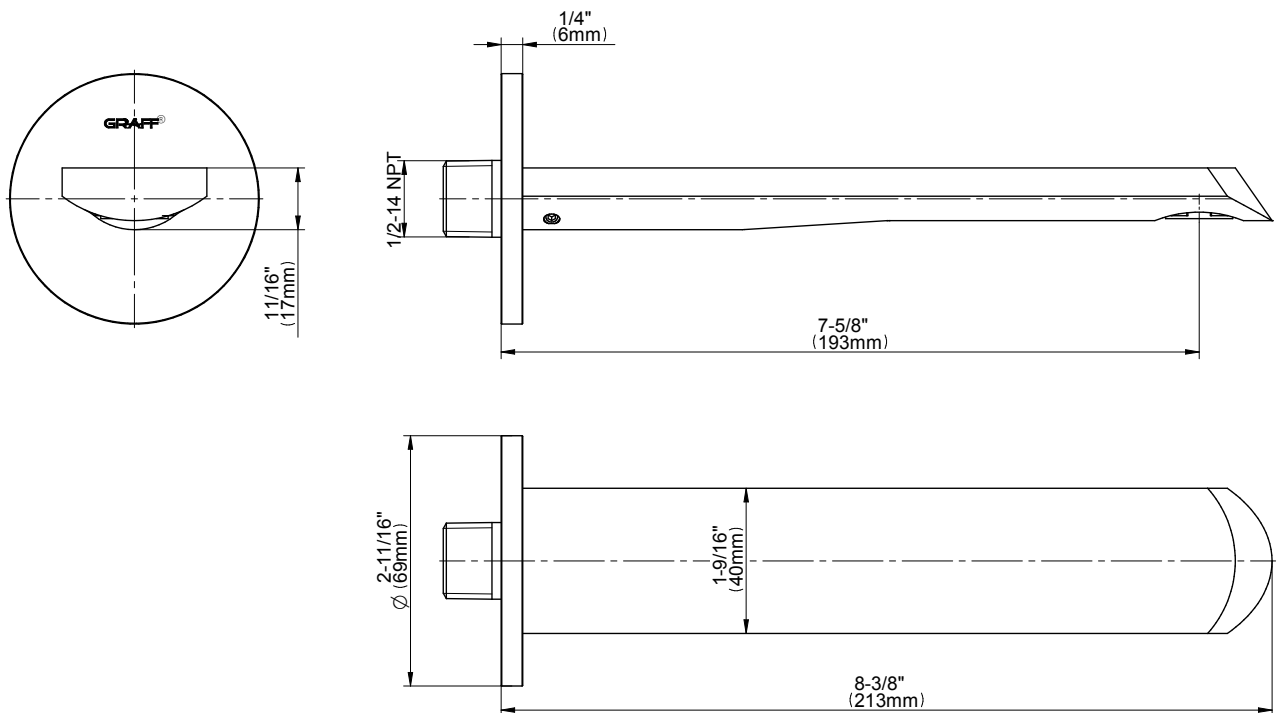

Warranty

- Limited lifetime warranty

For complete warranty information go to
<http://www.graff-faucets.com/en/info/faqs>