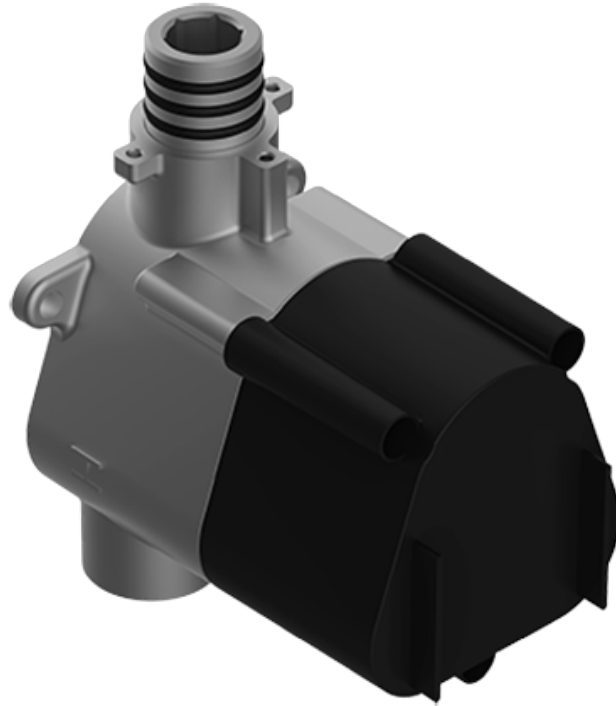

SHOWER
8" Contemporary Phase Tub
Spout
G-6665

GRAFF®

Information

- Includes spout ring
- 1/2" NPT male thread inlet
- Matches Phase Collection
- Tub spout flow rate ~ 5.4 gpm @60 psi

Finishes

24K Gold

24K Brushed
Gold

- Includes spout ring
- 1/2" NPT male thread inlet

Available Finishes

- Polished Chrome
G-6665-PC
- Brushed Nickel
G-6665-BNi
- Polished Nickel
G-6665-PN
- Olive Bronze™
G-6665-OB*

* Special order finish- call for availability

Warranty

- Limited lifetime warranty

For complete warranty information go to
<http://www.graff-faucets.com/en/info/faqs>

SHOWER
Thermostatic Rough Valve
G-8006

GRAFF[®]

Information

- 12.9 gpm @ 60 psi
- 3/4" universal inlets
- Built-in service stops
- Stacking outlet feature
- Complete serviceability from front of all units
- Supplied with protective plastic cover
- CalGreen compliant dependent on functions

Polished
Nickel

Architectural
White

G-8006

M-Series

3/4" Concealed Thermostatic Rough Valve

Product Features

- 12.9 gpm @ 60 psi
- 3/4" universal inlets
- Built-in service stops
- Stacking outlet feature
- Complete serviceability from front of all units
- Supplied with protective plastic cover
- CalGreen compliant dependent on functions