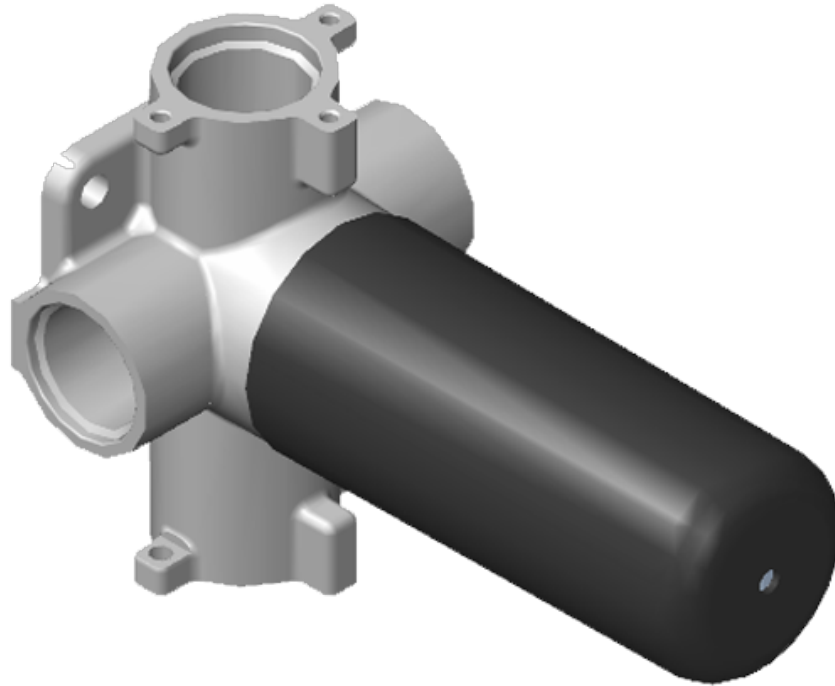

SHOWER
8" Contemporary Phase Tub
Spout
G-6665

GRAFF®

Information

- Includes spout ring
- 1/2" NPT male thread inlet
- Matches Phase Collection
- Tub spout flow rate ~ 5.4 gpm @60 psi

Finishes

24K Gold

24K Brushed
Gold

www.graff-faucets.com | phone: 800-954-4723

SHOWER
Phase M-Series Thermostatic
Valve Trim with Handle
G-8037-LM45E-T

GRAFF[®]

Information

- Single metal handle
- Decorative trim plate
- Use with G-8006 thermostatic rough valve
- To complete package, you must order rough valve
- ADA

Polished
Nickel

Architectural
White

G-8037-LM45E

PHASE Series

SHOWER
Three-Way Diverter Control Valve
WITH Off Function (No Pass-
Through)
G-8053

GRAFF®

Information

- ~11.4 gpm @ 60 psi
- 3/4" universal inlets/outlets with female threads
- Operates one function at a time
- Stacking inlet feature
- Supplied with protective plastic cover
- CALGreen compliant depending on functions