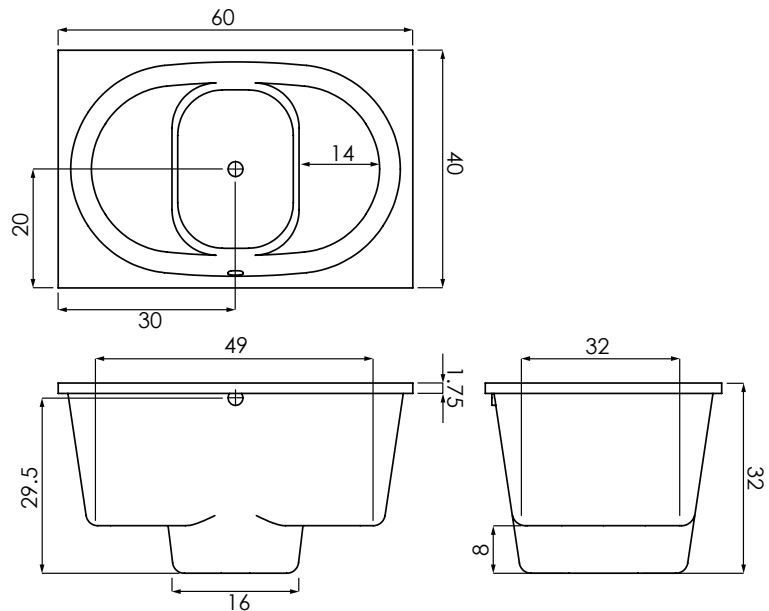

- Soaking tub only
- Thermal Air
- Combo

SIZE:

60.40.32

WATER CAPACITY:

95 Gallons

WEIGHT:

100 - 130 Pounds

MODEL 4040 DIMENSIONS:

- (L)ength- 60"
- (W)idth- 40"
- (H)eight Finish- 32"

ACRYLIC TUB

- Extra thick reinforced fiberglass
- Pre-wired pump on pump platform (standard pump location only)
- Integral E-Z level platform facilitates installation