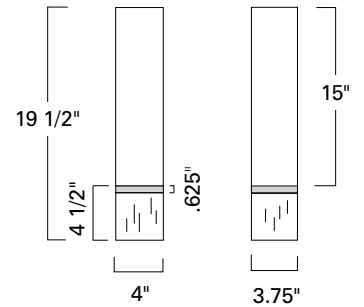

Cube Tall Sconce  
CUBT-WM-PB-EB-AC

Cube Tall Sconce  
CUBT-WM-BN-HO-AC

Cube Tall Sconce  
CUBT-WM-SB-EB-AC

CUBT

side view

Cube Wide Sconce  
CUBW-WM-AB-HO-AC

Cube Wide Sconce  
CUBW-WM-BN-HO-AC

Cube Wide Sconce  
CUBW-WM-SB-EB-AC

Cube Wide Sconce  
CUBW-WM-PB-EB-AC

CUBW

side view

LED ADA

Product Name / Model / Dimensions				Mounting Options	Diffuser Options	Finish Options	Lamping Options
Cube Tall Sconce / CUBT Cube Wide Sconce / CUBW				<b>Standard</b> Wall Mount / WM	<b>Standard</b> Shiny Opal Acrylic / AC	<b>Standard</b> Architectural Bronze / AB Polished Brass / PB Satin Brass / SB  <b>Premium</b> Brushed Nickel / BN Polished Nickel / PN  <b>Premium</b> Ebony / EB Honey / HO	<b>Standard</b> LED / LED  <b>CUBT</b> 1296lm 3000K CCT, 80 CRI 22 Watts; ELV dimmable  <b>CUBW</b> 1296lm 3000K CCT, 80 CRI 22 Watts; ELV dimmable
	Height	Width	Projection				
CUBT	19 1/2"	4"	3.75"				
CUBW	14"	6"	3.75"				