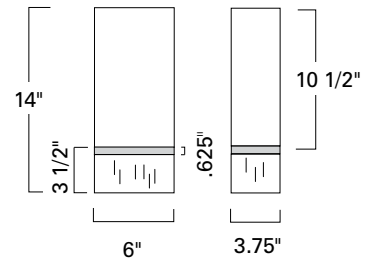

Cube Tall Sconce  
CUBT-WM-PB-EB-AC

Cube Tall Sconce  
CUBT-WM-BN-HO-AC

Cube Tall Sconce  
CUBT-WM-SB-EB-AC

CUBT

side view

Cube Wide Sconce  
CUBW-WM-AB-HO-AC

Cube Wide Sconce  
CUBW-WM-BN-HO-AC

Cube Wide Sconce  
CUBW-WM-SB-EB-AC

Cube Wide Sconce  
CUBW-WM-PB-EB-AC

CUBW

side view

LED ADA

Product Name / Model / Dimensions				Mounting Options	Diffuser Options	Finish Options	Lamping Options
Cube Tall Sconce / CUBT Cube Wide Sconce / CUBW				<b>Standard</b> Wall Mount / WM	<b>Standard</b> Shiny Opal Acrylic / AC	<b>Standard</b> Architectural Bronze / AB Polished Brass / PB Satin Brass / SB  <b>Premium</b> Brushed Nickel / BN Polished Nickel / PN  <b>Premium</b> Ebony / EB Honey / HO	<b>Standard</b> LED / LED  <b>CUBT</b> 1296lm 3000K CCT, 80 CRI 22 Watts; ELV dimmable  <b>CUBW</b> 1296lm 3000K CCT, 80 CRI 22 Watts; ELV dimmable
	Height	Width	Projection				
CUBT	19 1/2"	4"	3.75"				
CUBW	14"	6"	3.75"				