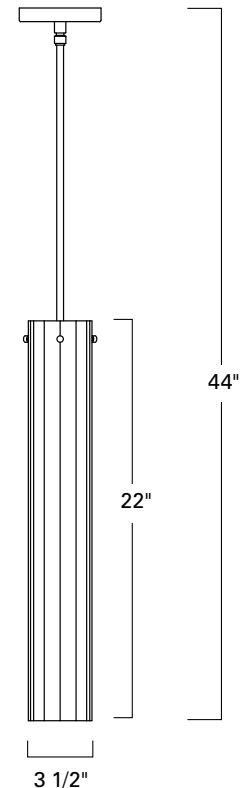

LIB1 Libro Glass Pendant

IN

Product Name / Dimensions	Mounting Options	Diffuser Options	Finish Options	Lamping Options				
Libro 1 Glass Pendant / LIB1	<b>Standard</b> Tube / TU Black Cord / BC White Cord / WC	<b>Standard</b> Opaline / OP Amber Gold Fleck / AG	<b>Standard</b> Architectural Bronze / AB Antique Brass / AN Polished Brass / PB Satin Brass / SB <b>Premium</b> Brushed Nickel / BN Polished Nickel / PN	<b>Standard</b> Incandescent / IN (1) 75W T10 Edison  (12" T10 Edison Recommended)				
<table border="1"> <tr> <td>Width</td> <td>Overall Height</td> </tr> <tr> <td>4.50"</td> <td>44.00"</td> </tr> </table>	Width	Overall Height	4.50"	44.00"				
Width	Overall Height							
4.50"	44.00"							