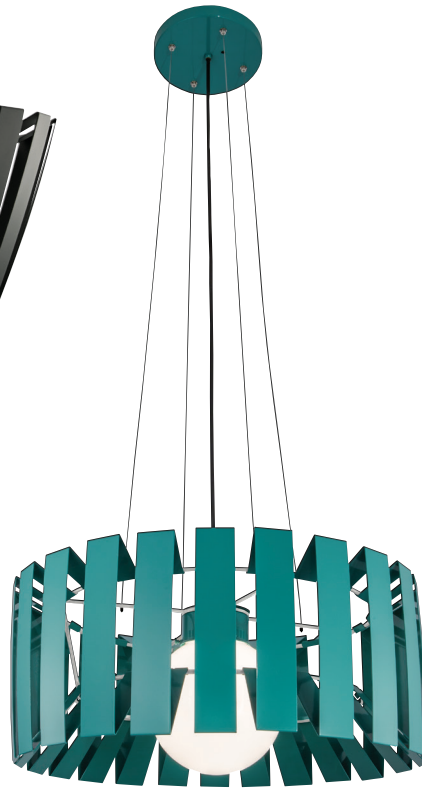

**Space Array Pendant Large**  
SPAL

Mick Ricereto

Project Name \_\_\_\_\_

Fixture Type \_\_\_\_\_

Quantity \_\_\_\_\_

Norwell | Lighting

I L E X

**Custom Metalcraft**

Space Array Large 28" Flared  
SPAL-AC-MB-SO

Space Array Small  
SPAS-AC-MB-SO

Space Array Large 24" Straight  
SPAL-AC-MT-SO

SPAL straight

24"  
straight

10"

Adjustable to  
6' Maximum

SPAL flare

28" flared

10"

Adjustable to  
6' Maximum

**LED**

Product Name / Model / Dimensions	Mounting Options	Diffuser Options	Finish Options	Lamping Options		
Space Array Large / SPAL	<b>Standard</b> Air Craft Cable / AC	<b>Standard</b> Shiny Opal Glass / SO	<b>Standard</b> Matte Black Powder Coat / MB Matte White Powder Coat / MW Matte Teal Powder Coat / MT Shiny Red Powder Coat / SR	<b>Standard</b> Incandescent / IN (1) 60W max medium base Edison  <b>Optional</b> LED / LED Consult factory		
<table border="1"> <tr> <th>Height</th> <th>Width*</th> <th>OA Height</th> </tr> <tr> <td>10.00"</td> <td>28.00" flared 24" straight</td> <td>Adjustable to 6'</td> </tr> </table> <p>* can be installed straight or flared</p>					Height	Width*
Height	Width*	OA Height				
10.00"	28.00" flared 24" straight	Adjustable to 6'				