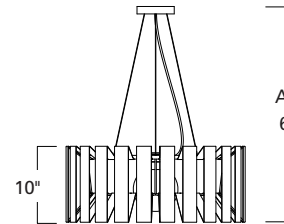

Space Array Large 28" Flared  
SPAL-AC-MB-SO

Space Array Small  
SPAS-AC-MB-SO

Space Array Large 24" Straight  
SPAL-AC-MT-SO

SPAL straight

24"  
straight

10"

Adjustable to  
6' Maximum

SPAL flare

28" flared

10"

Adjustable to  
6' Maximum

**LED**

Product Name / Model / Dimensions	Mounting Options	Diffuser Options	Finish Options	Lamping Options		
Space Array Large / SPAL	<b>Standard</b> Air Craft Cable / AC	<b>Standard</b> Shiny Opal Glass / SO	<b>Standard</b> Matte Black Powder Coat / MB Matte White Powder Coat / MW Matte Teal Powder Coat / MT Shiny Red Powder Coat / SR	<b>Standard</b> Incandescent / IN (1) 60W max medium base Edison  <b>Optional</b> LED / LED Consult factory		
<table border="1"> <tr> <th>Height</th> <th>Width*</th> <th>OA Height</th> </tr> <tr> <td>10.00"</td> <td>28.00" flared 24" straight</td> <td>Adjustable to 6'</td> </tr> </table> <p>* can be installed straight or flared</p>					Height	Width*
Height	Width*	OA Height				
10.00"	28.00" flared 24" straight	Adjustable to 6'				