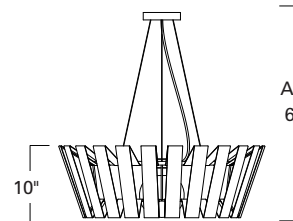

Space Array Large 28" Flared  
SPAL-AC-MB-SO

Space Array Small  
SPAS-AC-MB-SO

Space Array Large 24" Straight  
SPAL-AC-MT-SO

SPAL straight

24"  
straight

10"

Adjustable to  
6' Maximum

SPAL flare

28" flared

10"

Adjustable to  
6' Maximum

**LED**

Product Name / Model / Dimensions	Mounting Options	Diffuser Options	Finish Options	Lamping Options		
Space Array Large / SPAL	<b>Standard</b> Air Craft Cable / AC	<b>Standard</b> Shiny Opal Glass / SO	<b>Standard</b> Matte Black Powder Coat / MB Matte White Powder Coat / MW Matte Teal Powder Coat / MT Shiny Red Powder Coat / SR	<b>Standard</b> Incandescent / IN (1) 60W max medium base Edison  <b>Optional</b> LED / LED Consult factory		
<table border="1"> <tr> <th>Height</th> <th>Width*</th> <th>OA Height</th> </tr> <tr> <td>10.00"</td> <td>28.00" flared 24" straight</td> <td>Adjustable to 6'</td> </tr> </table> <p>* can be installed straight or flared</p>					Height	Width*
Height	Width*	OA Height				
10.00"	28.00" flared 24" straight	Adjustable to 6'				