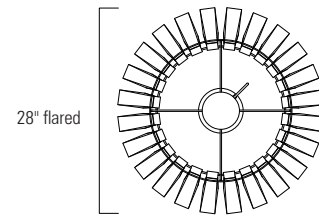

Space Array Large 28" Flared  
SPAL-AC-MB-SO

Space Array Small  
SPAS-AC-MB-SO

Space Array Large 24" Straight  
SPAL-AC-MT-SO

SPAL straight

24"  
straight

10"

Adjustable to  
6' Maximum

SPAL flare

28" flared

10"

Adjustable to  
6' Maximum

**LED**

Product Name / Model / Dimensions	Mounting Options	Diffuser Options	Finish Options	Lamping Options		
Space Array Large / SPAL	<b>Standard</b> Air Craft Cable / AC	<b>Standard</b> Shiny Opal Glass / SO	<b>Standard</b> Matte Black Powder Coat / MB Matte White Powder Coat / MW Matte Teal Powder Coat / MT Shiny Red Powder Coat / SR	<b>Standard</b> Incandescent / IN (1) 60W max medium base Edison  <b>Optional</b> LED / LED Consult factory		
<table border="1"> <tr> <th>Height</th> <th>Width*</th> <th>OA Height</th> </tr> <tr> <td>10.00"</td> <td>28.00" flared 24" straight</td> <td>Adjustable to 6'</td> </tr> </table> <p>* can be installed straight or flared</p>					Height	Width*
Height	Width*	OA Height				
10.00"	28.00" flared 24" straight	Adjustable to 6'				