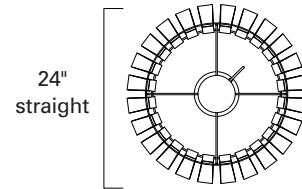

Space Array Large 28" Flared  
SPAL-AC-MB-SO

Space Array Small  
SPAS-AC-MB-SO

Space Array Large 24" Straight  
SPAL-AC-MT-SO

SPAL straight

24"  
straight

10"

Adjustable to  
6' Maximum

SPAL flare

28" flared

10"

Adjustable to  
6' Maximum

**LED**

Product Name / Model / Dimensions	Mounting Options	Diffuser Options	Finish Options	Lamping Options		
Space Array Large / SPAL	<b>Standard</b> Air Craft Cable / AC	<b>Standard</b> Shiny Opal Glass / SO	<b>Standard</b> Matte Black Powder Coat / MB Matte White Powder Coat / MW Matte Teal Powder Coat / MT Shiny Red Powder Coat / SR	<b>Standard</b> Incandescent / IN (1) 60W max medium base Edison  <b>Optional</b> LED / LED Consult factory		
<table border="1"> <tr> <th>Height</th> <th>Width*</th> <th>OA Height</th> </tr> <tr> <td>10.00"</td> <td>28.00" flared 24" straight</td> <td>Adjustable to 6'</td> </tr> </table> <p>* can be installed straight or flared</p>					Height	Width*
Height	Width*	OA Height				
10.00"	28.00" flared 24" straight	Adjustable to 6'				