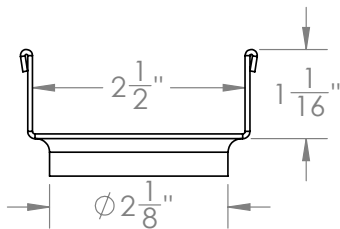

LF 65 Specifications

ID Infinity Drain

LF 65:

- Outlet section
- 16 gauge 304L stainless steel
- For LC 65 and SC 65 channels

Infinity Drain
145 Dixon Avenue
Amityville, NY 11701
Phone: 516.767.6786
Fax: 516.740.3066
www.infinitydrain.com