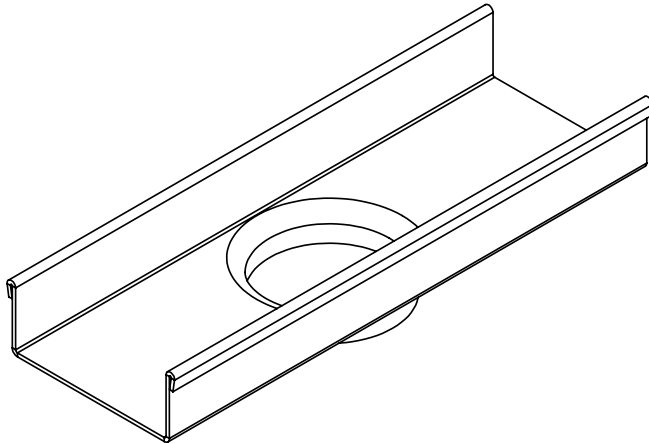

LF 65 Specifications

ID Infinity Drain

LF 65:

- Outlet section
- 16 gauge 304L stainless steel
- For LC 65 and SC 65 channels

Infinity Drain
145 Dixon Avenue
Amityville, NY 11701
Phone: 516.767.6786
Fax: 516.740.3066
www.infinitydrain.com