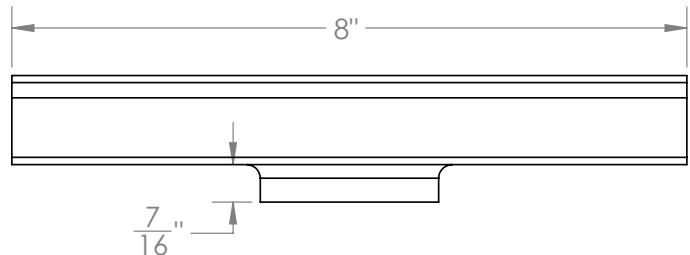

LF 65 Specifications

ID Infinity Drain

LF 65:

- Outlet section
- 16 gauge 304L stainless steel
- For LC 65 and SC 65 channels

Infinity Drain
145 Dixon Avenue
Amityville, NY 11701
Phone: 516.767.6786
Fax: 516.740.3066
www.infinitydrain.com