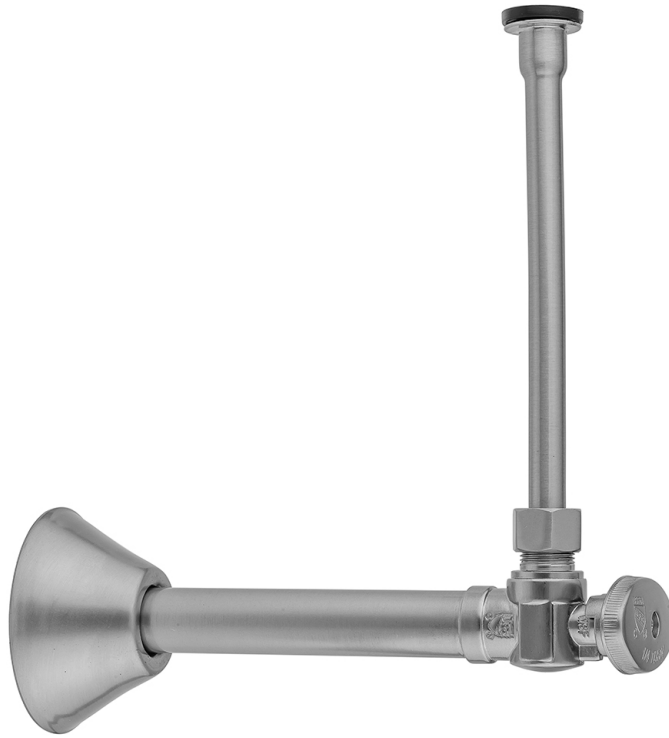

Quarter Turn Angle Pattern 1/2" Copper (Sweat Fit) x 3/8" O.D. Toilet Supply Kit with Oval Handle, 20" Supply Tube, Escutcheon

Model #: 629-8-72-

FEATURES:

- Complete Toilet Supply Kit
- Kit contains:
 - (1) Quarter Turn Angle Pattern 1/2" Copper (Sweat Fit) x 3/8" O.D. Supply Valve with Oval Handle P/N 629-8
 - (1) 20" Copper Supply Tube P/N 772
 - (1) Bell Escutcheon P/N 7116

AVAILABLE FINISHES:

Polished Chrome (PCH)	Satin Chrome (SC)	Bronze Umber (BU)
Satin Nickel (SN)	Pewter (PEW)	Caramel Bronze (CB)
Polished Nickel (PN)	Antique Brass (AB)	Antique Copper (ACU)
Oil-Rubbed Bronze (ORB)	Polished Brass (PB)	Polished Copper (PCU)
Vintage Bronze (VB)	Satin Brass (SB)	Rose Gold (RG)
Matte Black (MBK)	Satin Gold (SG)	Polished Gold (PG)
Black Nickel (BKN)	Bombay Gold (BG)	Jewelers Gold (JG)
Europa Bronze (EB)	White (WH)	Sedona Beige (SDB)
Tristan Brass (TB)	Satin Cooper (SCU)	

SPECIFICATION DRAWING:

COMPONENTS	
DESCRIPTION	QTY:
ANGLE VALVE - OVAL HANDLE	1
20" X 3/8" O.D. SUPPLY TUBE	1
ESCUTCHEON	1
PLASTIC FILL VALVE COUPLING NUT	1

AVAILABLE HANDLES: