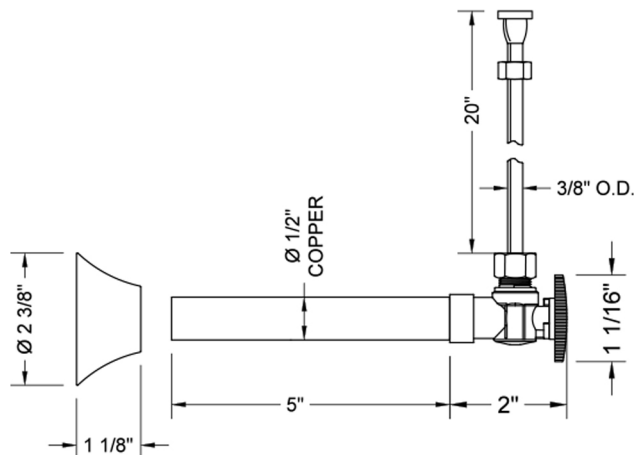

Quarter Turn Angle Pattern 1/2" Copper (Sweat Fit) x 3/8" O.D. Toilet Supply Kit with Oval Handle, 20" Supply Tube, Escutcheon

Model #: 629-8-72-

FEATURES:

- Complete Toilet Supply Kit
- Kit contains:
 - (1) Quarter Turn Angle Pattern 1/2" Copper (Sweat Fit) x 3/8" O.D. Supply Valve with Oval Handle P/N 629-8
 - (1) 20" Copper Supply Tube P/N 772
 - (1) Bell Escutcheon P/N 7116

SPECIFICATION DRAWING:

COMPONENTS	
DESCRIPTION	QTY:
ANGLE VALVE - OVAL HANDLE	1
20" X 3/8" O.D. SUPPLY TUBE	1
ESCUTCHEON	1
PLASTIC FILL VALVE COUPLING NUT	1

AVAILABLE HANDLES: