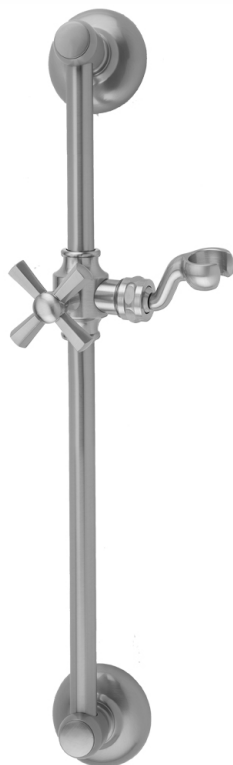

24" Traditional Wall Bar with Hex Cross Handle

Model #: 7624-

FEATURES:

- 24" Traditional design brass wall bar
- Adjustable height and angle
- Fork on ball joint allows for easy height & angle adjustment of handshower
- Slider moves up & down & side to side
- Conical end of hose sits in fork holder
- Other handle style models are available
- Mounting hardware included

AVAILABLE FINISHES:

Polished Chrome (PCH)	Satin Chrome (SC)	Bronze Umber (BU)
Satin Nickel (SN)	Pewter (PEW)	Caramel Bronze (CB)
Polished Nickel (PN)	Antique Brass (AB)	Antique Copper (ACU)
Oil-Rubbed Bronze (ORB)	Polished Brass (PB)	Polished Copper (PCU)
Vintage Bronze (VB)	Satin Brass (SB)	Rose Gold (RG)
Matte Black (MBK)	Satin Gold (SG)	Polished Gold (PG)
Black Nickel (BKN)	Bombay Gold (BG)	Jewelers Gold (JG)
Europa Bronze (EB)	White (WH)	Sedona Beige (SDB)
Tristan Brass (TB)	Unlacquered Brass (ULB)	Satin Cooper (SCU)