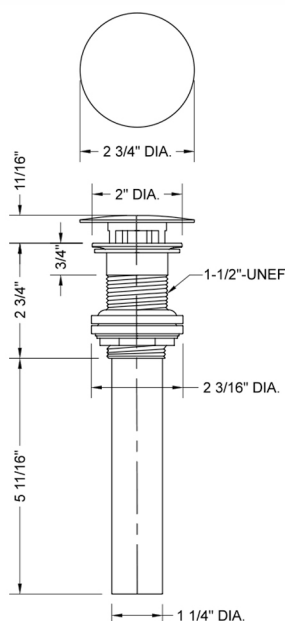

Stationary Round Lavatory Drain

Model #: 831-

FEATURES:

- 2 3/4" round contemporary stationary top
- Drain is always opened in basin
- Without overflow

AVAILABLE FINISHES:

Polished Chrome (PCH)	Satin Chrome (SC)	Bronze Umber (BU)
Satin Nickel (SN)	Pewter (PEW)	Caramel Bronze (CB)
Polished Nickel (PN)	Antique Brass (AB)	Antique Copper (ACU)
Oil-Rubbed Bronze (ORB)	Polished Brass (PB)	Polished Copper (PCU)
Vintage Bronze (VB)	Satin Brass (SB)	Rose Gold (RG)
Matte Black (MBK)	Satin Gold (SG)	Polished Gold (PG)
Black Nickel (BKN)	Bombay Gold (BG)	Jewelers Gold (JG)
Europa Bronze (EB)	White (WH)	Sedona Beige (SDB)
Tristan Brass (TB)	Unlacquered Brass (ULB)	Satin Cooper (SCU)

SPECIFICATION DRAWING:

COMPLIANCES:

Complies with: ASME A112.18.2-2015/CSA B125.2-15