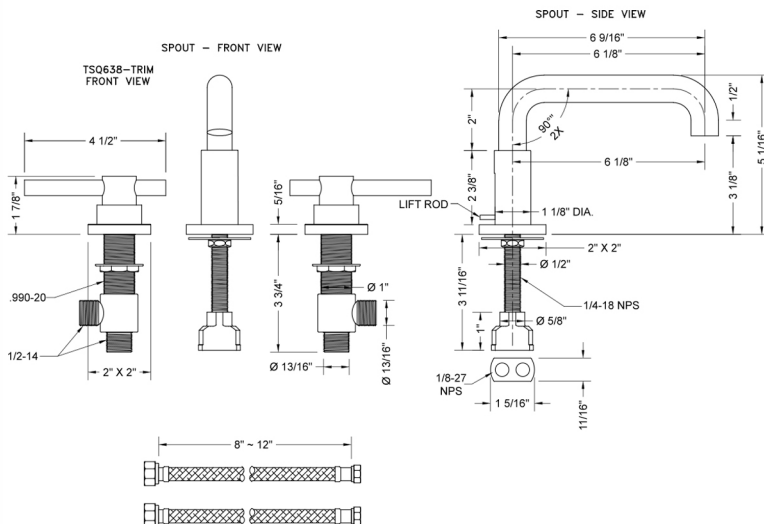

# Downtown Contempo Faucet with Square Escutcheons & Peg Lever Handles- 0.5 GPM

**Model #: 8883-TSQ638-0.5-**

### FEATURES:

- All brass 8" - 12" widespread faucet includes brass pop-up drain with overflow
- 1/4 turn ceramic valves
- Low Profile Swivel Spout (For Stationary Spout option, contact JACLO)
- Available Flow Rates: 1.5, 1.2 & 0.5 GPM. Additional flow rate (aerator) options available. Contact JACLO.
- 5 3/4" spout reach
- Spout Hole Size: 1 1/2" - 1 7/8"
- Valve Hole Size: 1 1/8" - 1 5/8"
- ADA Compliant Levers

### SPECIFICATION DRAWING: