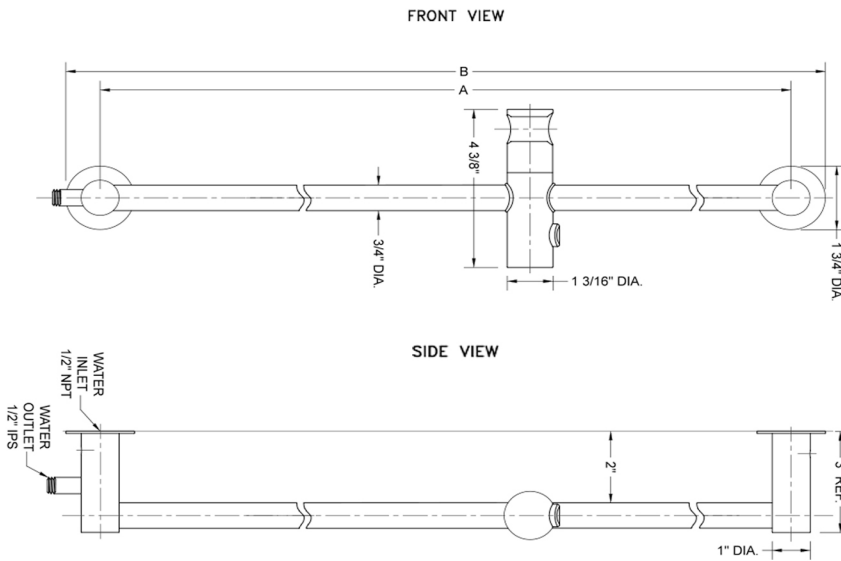

36" Contemporary Slim Wall Bar with Bottom Outlet Integral Water Supply

Model #: 9536-

FEATURES:

- 36" Brass wall bar with bottom water outlet
- Integral water outlet eliminates need for separate water supply elbow
- Push button slider easily moves up & down & side to side
- Adjustable handshower angle
- Replace showerarm & showerhead with sliderail for handshower & hose
- Perfect for full height shower & shower seat applications
- Conical end of hose sits in holder
- Custom lengths available. Contact JACLO for pricing & availability
- Mounting hardware included

SPECIFICATION DRAWING:

DECORATIVE WALL BARS			
PART. #	DESCRIPTION	A	B
9524	24" WALL BAR	24"	25 3/4"
9530	30" WALL BAR	30"	31 3/4"
9536	36" WALL BAR	36"	37 3/4"