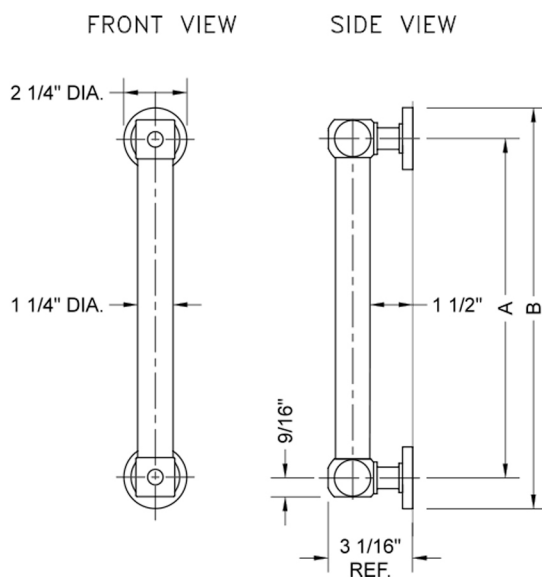

18" G70 Straight Grab Bar

Model #: G70-18-

FEATURES:

- ADA compliant when properly installed
- All brass construction, fully polished & plated
- All grab bars can be custom sized. Contact JACLO for pricing & availability
- Optional handshower sliders and toilet paper/wash cloth holders can be added only upon initial order
- Grab bars over 32" REQUIRE a middle post

SPECIFICATION DRAWING:

BRASS LUXURY GRAB BARS			
PART. #	DESCRIPTION	A	B
G70-12-XX	12" GRAB BAR	12"	14 1/4"
G70-16-XX	16" GRAB BAR	16"	18 1/4"
G70-18-XX	18" GRAB BAR	18"	20 1/4"
G70-24-XX	24" GRAB BAR	24"	26 1/4"
G70-32-XX	32" GRAB BAR	32"	34 1/4"
<i>*NOTE: GRAB BARS OVER 32" REQUIRE A MIDDLE POST</i>			
G70-36-XX	36" GRAB BAR	36"	38 1/4"
G70-42-XX	42" GRAB BAR	42"	44 1/4"
G70-48-XX	48" GRAB BAR	48"	50 1/4"
G70-60-XX	60" GRAB BAR	60"	62 1/4"