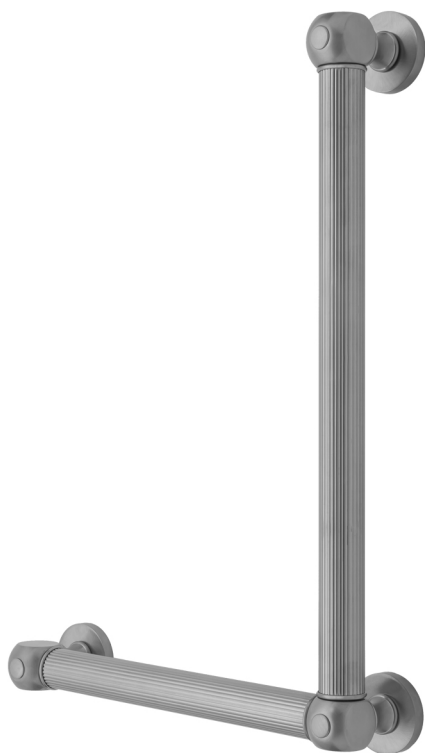

G71 16H x 12W 90° Left Hand Grab Bar

Model #: **G71-16H-12W-LH-**

FEATURES:

- ADA compliant when properly installed
- All brass construction, fully polished & plated
- All grab bars can be custom sized. Contact JACLO for pricing & availability
- Optional handshower sliders and toilet paper/wash cloth holders can be added only upon initial order
- Grab bars over 32" REQUIRE a middle post

AVAILABLE FINISHES:

Polished Chrome (PCH)	Satin Chrome (SC)	Bronze Umber (BU)
Satin Nickel (SN)	Pewter (PEW)	Caramel Bronze (CB)
Polished Nickel (PN)	Antique Brass (AB)	Antique Copper (ACU)
Oil-Rubbed Bronze (ORB)	Polished Brass (PB)	Polished Copper (PCU)
Vintage Bronze (VB)	Satin Brass (SB)	Rose Gold (RG)
Matte Black (MBK)	Satin Gold (SG)	Polished Gold (PG)
Black Nickel (BKN)	Bombay Gold (BG)	Jewelers Gold (JG)
Europa Bronze (EB)	White (WH)	Sedona Beige (SDB)
Tristan Brass (TB)	Unlacquered Brass (ULB)	Satin Cooper (SCU)

SPECIFICATION DRAWING:

BRASS LUXURY GRAB BAR			
PART. #	DESCRIPTION	A H	B W
G71-12H-12W	CENTER TO CENTER	12"	12"
G71-12H-16W	CENTER TO CENTER	12"	16"
G71-12H-24W	CENTER TO CENTER	12"	24"
G71-12H-32W	CENTER TO CENTER	12"	32"
G71-16H-12W	CENTER TO CENTER	16"	12"
G71-16H-16W	CENTER TO CENTER	16"	16"
G71-16H-24W	CENTER TO CENTER	16"	24"
G71-16H-32W	CENTER TO CENTER	16"	32"
G71-24H-12W	CENTER TO CENTER	24"	12"
G71-24H-16W	CENTER TO CENTER	24"	16"
G71-24H-24W	CENTER TO CENTER	24"	24"
G71-24H-32W	CENTER TO CENTER	24"	32"
G71-32H-12W	CENTER TO CENTER	32"	12"
G71-32H-16W	CENTER TO CENTER	32"	16"
G71-32H-24W	CENTER TO CENTER	32"	24"
G71-32H-32W	CENTER TO CENTER	32"	32"