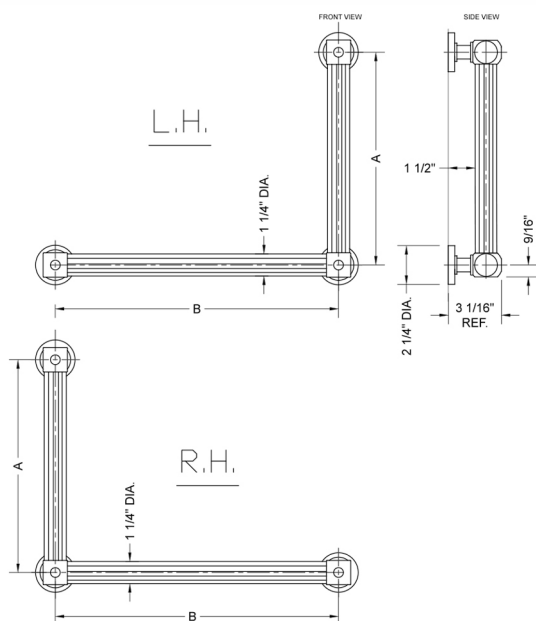

G71 16H x 12W 90° Left Hand Grab Bar

Model #: **G71-16H-12W-LH-**

FEATURES:

- ADA compliant when properly installed
- All brass construction, fully polished & plated
- All grab bars can be custom sized. Contact JACLO for pricing & availability
- Optional handshower sliders and toilet paper/wash cloth holders can be added only upon initial order
- Grab bars over 32" REQUIRE a middle post

SPECIFICATION DRAWING:

BRASS LUXURY GRAB BAR			
PART. #	DESCRIPTION	A H	B W
G71-12H-12W	CENTER TO CENTER	12"	12"
G71-12H-16W	CENTER TO CENTER	12"	16"
G71-12H-24W	CENTER TO CENTER	12"	24"
G71-12H-32W	CENTER TO CENTER	12"	32"
G71-16H-12W	CENTER TO CENTER	16"	12"
G71-16H-16W	CENTER TO CENTER	16"	16"
G71-16H-24W	CENTER TO CENTER	16"	24"
G71-16H-32W	CENTER TO CENTER	16"	32"
G71-24H-12W	CENTER TO CENTER	24"	12"
G71-24H-16W	CENTER TO CENTER	24"	16"
G71-24H-24W	CENTER TO CENTER	24"	24"
G71-24H-32W	CENTER TO CENTER	24"	32"
G71-32H-12W	CENTER TO CENTER	32"	12"
G71-32H-16W	CENTER TO CENTER	32"	16"
G71-32H-24W	CENTER TO CENTER	32"	24"
G71-32H-32W	CENTER TO CENTER	32"	32"