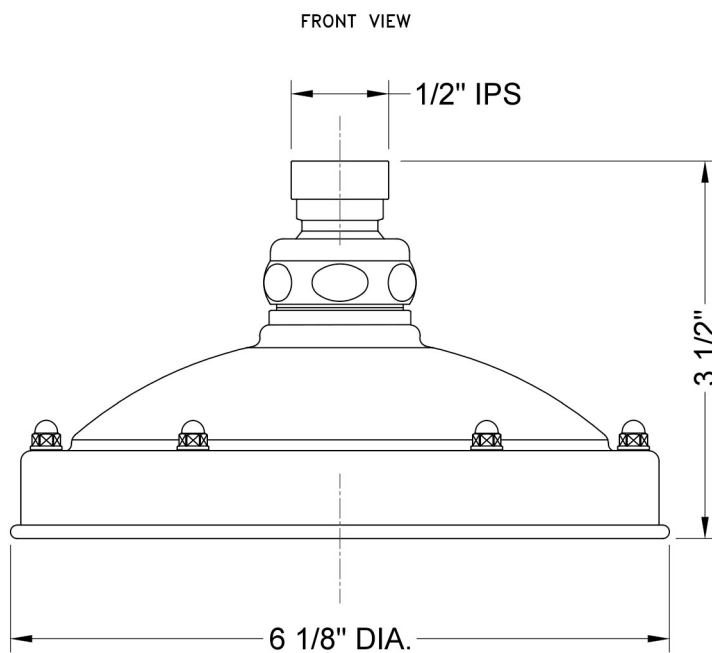

Morgan Rainhead- 2.0 GPM

Model #: S194-2.0-

FEATURES:

- 6" Diameter brass rainhead
- 1/2" IPS adjustable brass ball joint to adjust angle of showerhead
- 86 easy clean replaceable rubber jets
- Available flow rates: 2.5, 2.0, 1.75 & 1.5 GPM

SPECIFICATION DRAWING:

SPRAY PATTERNS:

ANGLES AND FLOW RATES:

2.5 GPM	
2.0 GPM	
1.75 GPM	
1.5 GPM	

COMPLIANCES:

CEC

Complies with: ASME A112.18.1-2012/CSA B125.1-12