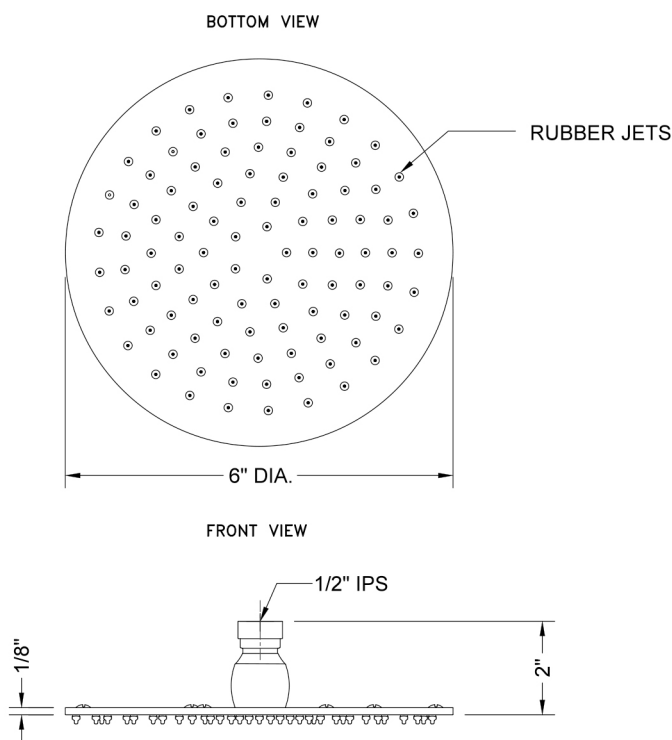

6" Round Rain Machine

Model #: S206-

FEATURES:

- A POWER SHOWER - the technology of the Rain Machine® allows for a strong rain spray at any angle
- 1/2" IPS adjustable brass ball joint to adjust angle of showerhead
- 6" diameter all brass body with 81 easy clean rubber jets
- Available flow rates: 2.5, 2.0, 1.75 & 1.5 GPM
- *2.0 GPM-WaterSense approved

SPECIFICATION DRAWING:

SPRAY PATTERNS:

ANGLES AND FLOW RATES:

2.5 GPM			
2.0 GPM	45°	90°	Drop Ceiling
1.75 GPM			
1.5 GPM			

COMPLIANCES:

Complies with: ASME A112.18.1-2012/CSA B125.1-12