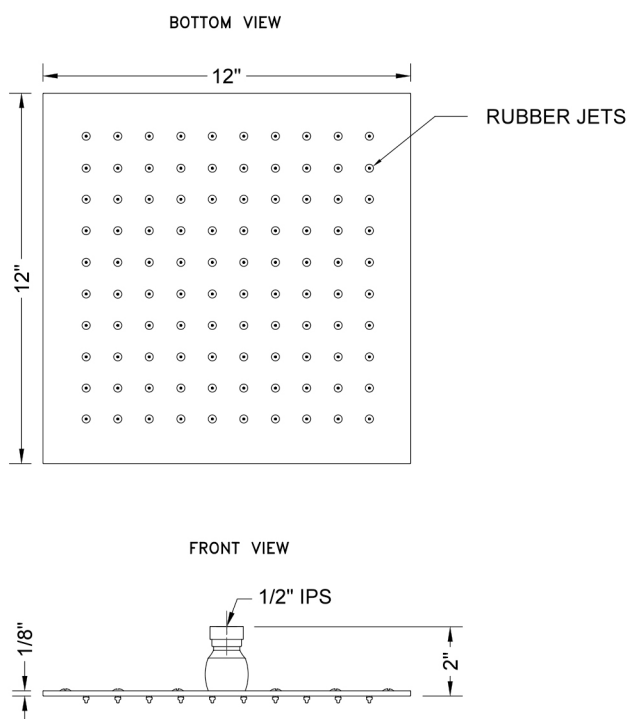

12" x 12" Square Rain Machine-2.0 GPM

Model #: S213-2.0-

FEATURES:

- 1/2" IPS adjustable brass ball joint to adjust angle of showerhead
- 12" X 12" square all brass body with 121 easy clean rubber jets
- Available flow rates: 2.5 & 2.0 GPM

SPECIFICATION DRAWING:

SPRAY PATTERNS:

ANGLES AND FLOW RATES:

COMPLIANCES:

CEC

Complies with: ASME A112.18.1-2012/CSA B125.1-12