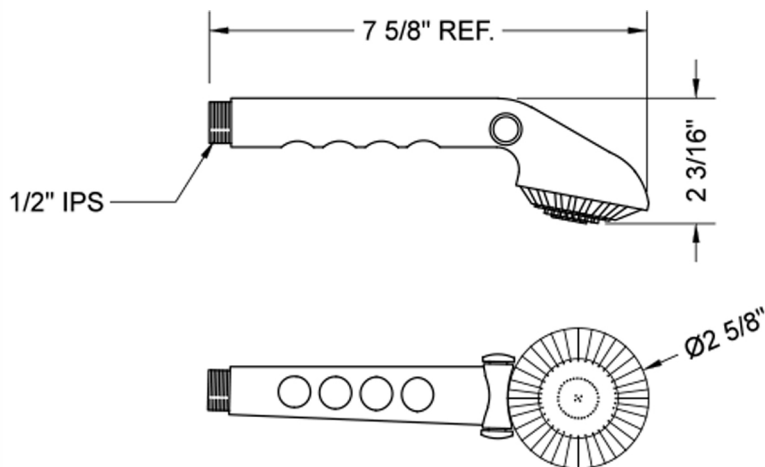

Tivoli T12 Handshower with Pause Control- 1.75 GPM

Model #: T012-1.75-

FEATURES:

- Single function handshower
- 1/2" IPS Male threads
- Light weight design for ADA use
- Perfect for children, elderly & pets
- Chrome-plated brass pause control push-button to conserve water
- Must drip in shut-off position to meet plumbing codes
- Available flow rates: 2.5, 2.0, 1.75 & 1.5 GPM

AVAILABLE FINISHES:

Polished Chrome (PCH) Satin Nickel (SN)

SPECIFICATION DRAWING:

SPRAY PATTERNS: