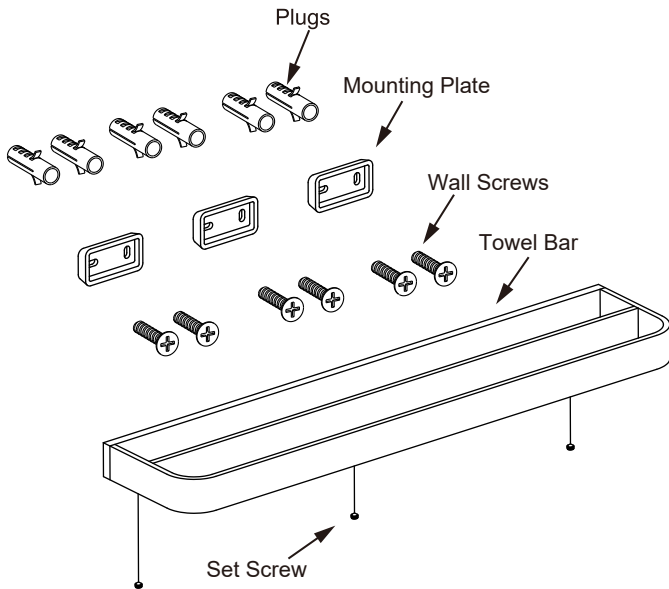

BONN COLLECTION

DOUBLE TOWEL BAR

238242

Tools required for installation

Level

Drill

Pencil

Screwdriver