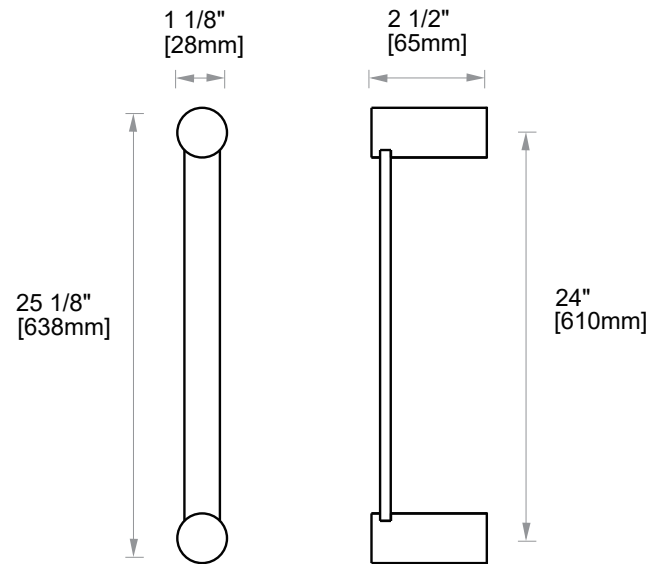

INCLUDES ROSETTE : 40X4MM

## PORTO COLLECTION TOWEL BAR 24"

137240

Without Rosette

With Rosette

**PRODUCT NAME:** PORTO TOWEL BAR 24"

**PRODUCT CODE:** 137240

**MATERIAL:** All-brass construction

**KEY FEATURES:** Contemporary design.  
Round and linear geometries.  
Sleek modern aesthetic.

## PORTO COLLECTION

Large Round Rosette  
137RDLG 48X10mm

Small Square Rosette  
277SQSM 40X4mm

Large Square Rosette  
277QLG 45X12mm

NOTE: Dimensions and specifications are subject to change without notice.