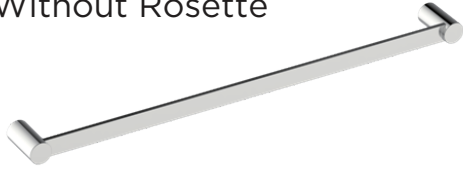

INCLUDES ROSETTE : 40X4MM

## PORTO COLLECTION TOWEL BAR 24"

137240

Without Rosette

With Rosette

**PRODUCT NAME:** PORTO TOWEL BAR 24"

**PRODUCT CODE:** 137240

**MATERIAL:** All-brass construction

**KEY FEATURES:** Contemporary design.  
Round and linear geometries.  
Sleek modern aesthetic.