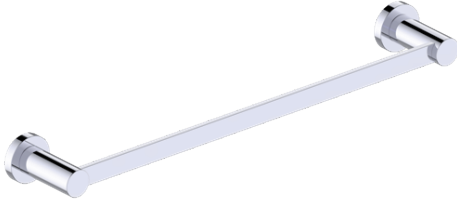

INCLUDES ROSETTE : 40X4MM

## PORTO COLLECTION TOWEL BAR 24"

137240

Without Rosette

With Rosette

**PRODUCT NAME:** PORTO TOWEL BAR 24"

**PRODUCT CODE:** 137240

**MATERIAL:** All-brass construction

**KEY FEATURES:** Contemporary design.  
Round and linear geometries.  
Sleek modern aesthetic.

## PORTO COLLECTION

Large Round Rosette  
137RDLG 48X10mm

Small Square Rosette  
277SQSM 40X4mm

Large Square Rosette  
277QLG 45X12mm

NOTE: Dimensions and specifications are subject to change without notice.