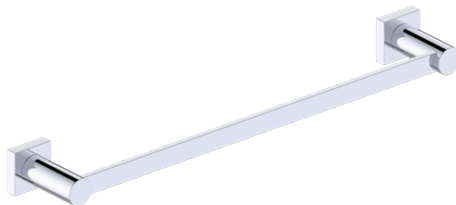

INCLUDES ROSETTE : 40X4MM

## PORTO COLLECTION TOWEL BAR 24"

137240

Without Rosette

With Rosette

**PRODUCT NAME:** PORTO TOWEL BAR 24"

**PRODUCT CODE:** 137240

**MATERIAL:** All-brass construction

**KEY FEATURES:** Contemporary design.  
Round and linear geometries.  
Sleek modern aesthetic.

## PORTO COLLECTION

Large Round Rosette  
137RDLG 48X10mm

Small Square Rosette  
277SQSM 40X4mm

Large Square Rosette  
277QLG 45X12mm

NOTE: Dimensions and specifications are subject to change without notice.