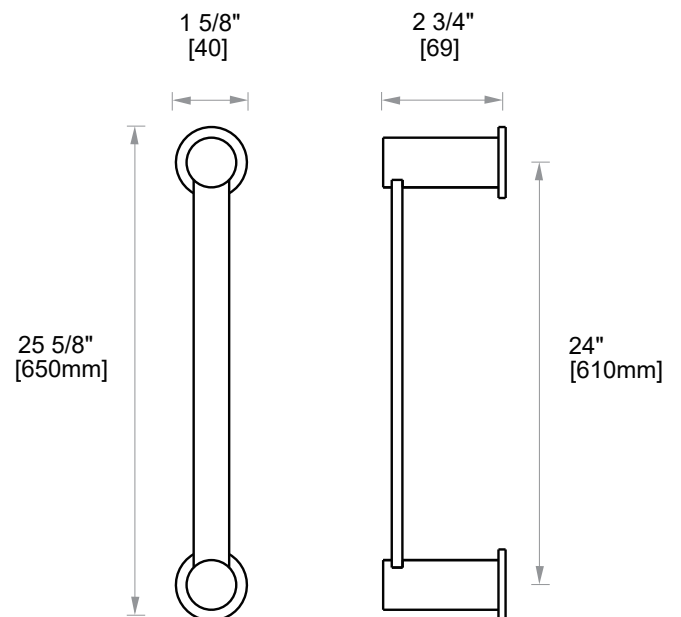

WARRANTY:

Lifetime Limited (Residential Use)
One Year (Commercial Use)

NOTE: Dimensions and specifications are subject to change without notice.