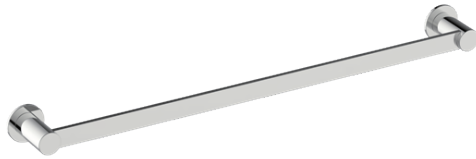

INCLUDES ROSETTE : 40X4MM

## PORTO COLLECTION TOWEL BAR 24"

137240

Without Rosette

With Rosette

**PRODUCT NAME:** PORTO TOWEL BAR 24"

**PRODUCT CODE:** 137240

**MATERIAL:** All-brass construction

**KEY FEATURES:** Contemporary design.  
Round and linear geometries.  
Sleek modern aesthetic.

## PORTO COLLECTION

Large Round Rosette  
137RDLG 48X10mm

Small Square Rosette  
277SQSM 40X4mm

Large Square Rosette  
277QLG 45X12mm

NOTE: Dimensions and specifications are subject to change without notice.