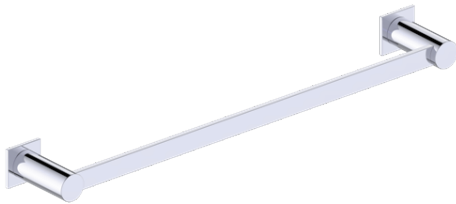

INCLUDES ROSETTE : 40X4MM

## PORTO COLLECTION TOWEL BAR 24"

137240

Without Rosette

With Rosette

**PRODUCT NAME:** PORTO TOWEL BAR 24"

**PRODUCT CODE:** 137240

**MATERIAL:** All-brass construction

**KEY FEATURES:** Contemporary design.  
Round and linear geometries.  
Sleek modern aesthetic.

## PORTO COLLECTION

Large Round Rosette  
137RDLG 48X10mm

Small Square Rosette  
277SQSM 40X4mm

Large Square Rosette  
277QLG 45X12mm

NOTE: Dimensions and specifications are subject to change without notice.