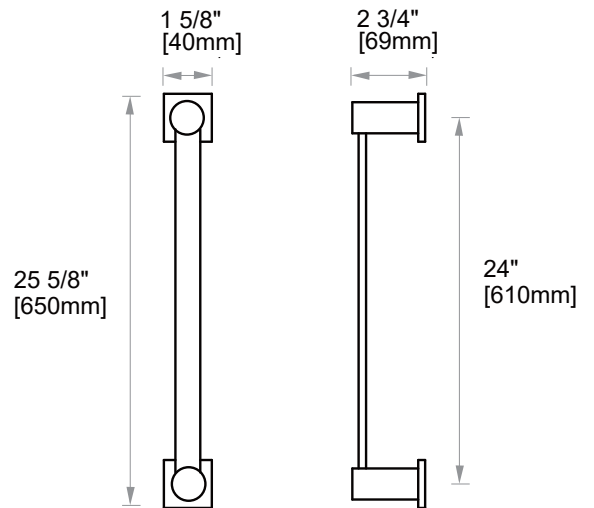

INCLUDES ROSETTE : 40X4MM

## PORTO COLLECTION TOWEL BAR 24"

137240

Without Rosette

With Rosette

**PRODUCT NAME:** PORTO TOWEL BAR 24"

**PRODUCT CODE:** 137240

**MATERIAL:** All-brass construction

**KEY FEATURES:** Contemporary design.  
Round and linear geometries.  
Sleek modern aesthetic.

## PORTO COLLECTION

Large Round Rosette  
137RDLG 48X10mm

Small Square Rosette  
277SQSM 40X4mm

Large Square Rosette  
277QLG 45X12mm

NOTE: Dimensions and specifications are subject to change without notice.