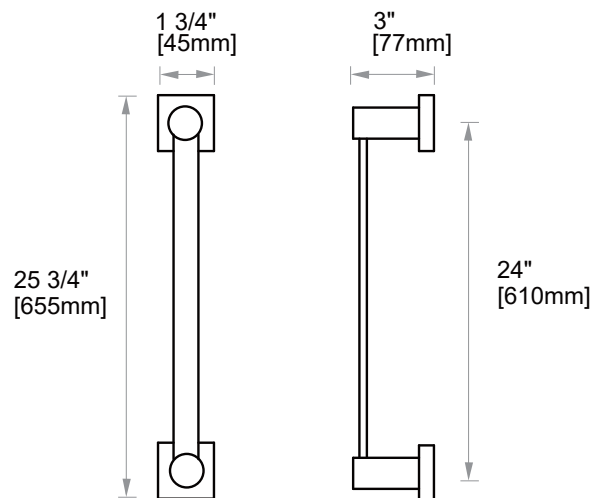

INCLUDES ROSETTE : 40X4MM

## PORTO COLLECTION TOWEL BAR 24"

137240

Without Rosette

With Rosette

**PRODUCT NAME:** PORTO TOWEL BAR 24"

**PRODUCT CODE:** 137240

**MATERIAL:** All-brass construction

**KEY FEATURES:** Contemporary design.  
Round and linear geometries.  
Sleek modern aesthetic.

## PORTO COLLECTION

Large Round Rosette  
137RDLG 48X10mm

Small Square Rosette  
277SQSM 40X4mm

Large Square Rosette  
277QLG 45X12mm

NOTE: Dimensions and specifications are subject to change without notice.