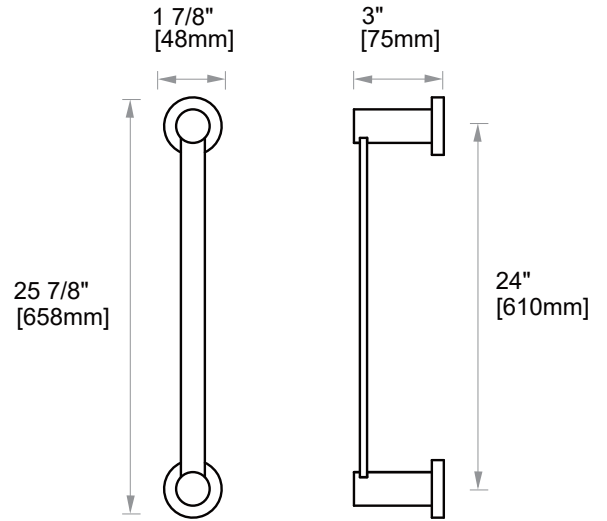

INCLUDES ROSETTE : 40X4MM

## PORTO COLLECTION TOWEL BAR 24"

137240

Without Rosette

With Rosette

**PRODUCT NAME:** PORTO TOWEL BAR 24"

**PRODUCT CODE:** 137240

**MATERIAL:** All-brass construction

**KEY FEATURES:** Contemporary design.  
Round and linear geometries.  
Sleek modern aesthetic.

## PORTO COLLECTION

Large Round Rosette  
137RDLG 48X10mm

Small Square Rosette  
277SQSM 40X4mm

Large Square Rosette  
277QLG 45X12mm

NOTE: Dimensions and specifications are subject to change without notice.