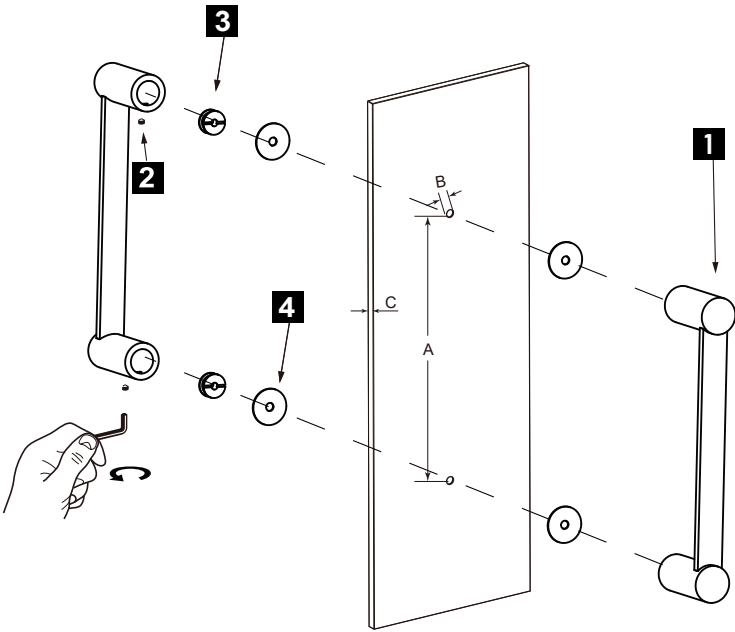

PORTO COLLECTION
DOUBLE SHOWER
DOOR HANDLE
1377806

PRODUCT NAME: DOUBLE SHOWER
DOOR HANDLE

PRODUCT CODE: 1377806

MATERIAL: All-brass construction

KEY FEATURES: Contemporary design.
Round and linear geometries.
Sleek modern aesthetic.

NOTE: Dimensions and specifications are subject to change without notice.

HANDLES INFO

Components Included		
①	Handle	X1
②	Set Screw M6	X2
③	Fixing Bracket	X2
④	Rubber Gasket	X4

Mounting Kits Included		
	X1	Allen Key

GLASS INFO

Glass Hole C-C Distance		
A	8"/203mm	8" Shower Door Handle
	12"/305mm	12" Shower Door Handle
	18"/457mm	18" Shower Door Handle
	24"/610mm	24" Shower Door Handle
	36"/914mm	36" Shower Door Handle
B	1/2" (12mm)	Glass Hole Diameter
C	6-12mm	Glass Thickness