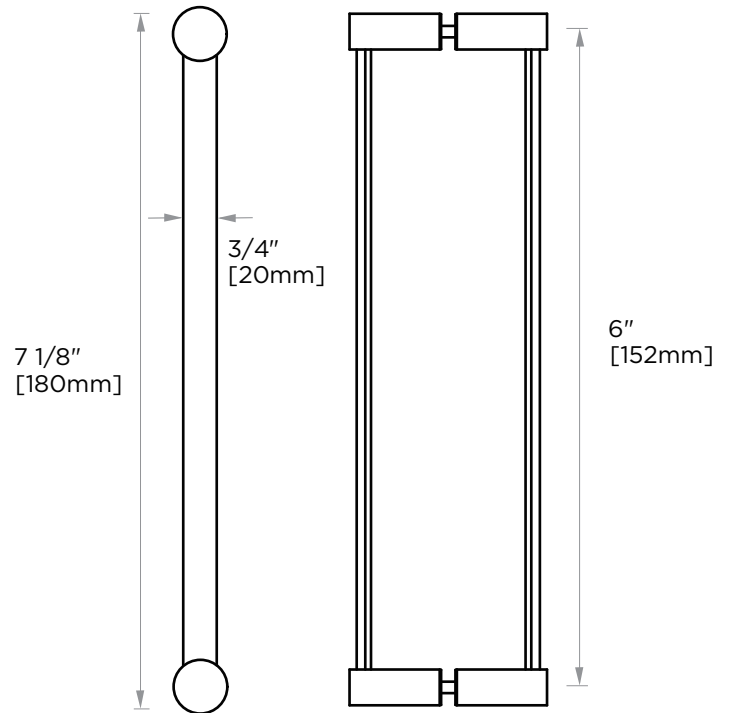

PORTO COLLECTION
DOUBLE SHOWER
DOOR HANDLE
1377806

PRODUCT NAME: DOUBLE SHOWER
DOOR HANDLE

PRODUCT CODE: 1377806

MATERIAL: All-brass construction

KEY FEATURES: Contemporary design.
Round and linear geometries.
Sleek modern aesthetic.

NOTE: Dimensions and specifications are subject to change without notice.

HANDLES INFO

Components Included		
①	Handle	X1
②	Set Screw M6	X2
③	Fixing Bracket	X2
④	Rubber Gasket	X4

Mounting Kits Included		
	X1	Allen Key

GLASS INFO

Glass Hole C-C Distance		
A	8"/203mm	8" Shower Door Handle
	12"/305mm	12" Shower Door Handle
	18"/457mm	18" Shower Door Handle
	24"/610mm	24" Shower Door Handle
	36"/914mm	36" Shower Door Handle
B	1/2" (12mm)	Glass Hole Diameter
C	6-12mm	Glass Thickness