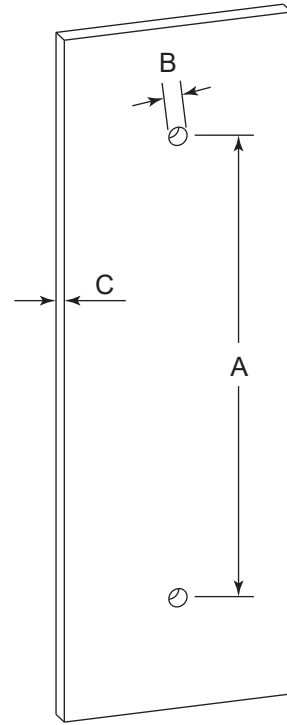

PORTO COLLECTION
DOUBLE SHOWER
DOOR HANDLE
1377806

PRODUCT NAME: DOUBLE SHOWER
DOOR HANDLE

PRODUCT CODE: 1377806

MATERIAL: All-brass construction

KEY FEATURES: Contemporary design.
Round and linear geometries.
Sleek modern aesthetic.

NOTE: Dimensions and specifications are subject to change without notice.

HANDLES INFO

Components Included		
①	Handle	X1
②	Set Screw M6	X2
③	Fixing Bracket	X2
④	Rubber Gasket	X4

Mounting Kits Included		
	X1	Allen Key

GLASS INFO

Glass Hole C-C Distance		
A	8"/203mm	8" Shower Door Handle
	12"/305mm	12" Shower Door Handle
	18"/457mm	18" Shower Door Handle
	24"/610mm	24" Shower Door Handle
	36"/914mm	36" Shower Door Handle
B	1/2" (12mm)	Glass Hole Diameter
C	6-12mm	Glass Thickness