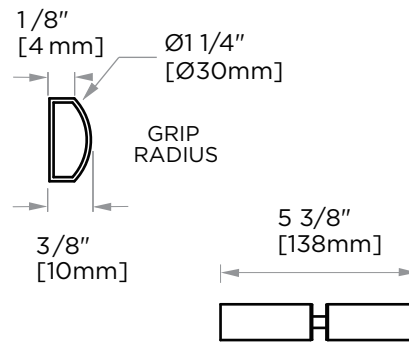

PORTO COLLECTION
DOUBLE SHOWER
DOOR HANDLE
1377806

PRODUCT NAME: DOUBLE SHOWER
DOOR HANDLE

PRODUCT CODE: 1377806

MATERIAL: All-brass construction

KEY FEATURES: Contemporary design.
Round and linear geometries.
Sleek modern aesthetic.

NOTE: Dimensions and specifications are subject to change without notice.

HANDLES INFO

Components Included		
①	Handle	X1
②	Set Screw M6	X2
③	Fixing Bracket	X2
④	Rubber Gasket	X4

Mounting Kits Included		
	X1	Allen Key

GLASS INFO

Glass Hole C-C Distance		
A	8"/203mm	8" Shower Door Handle
	12"/305mm	12" Shower Door Handle
	18"/457mm	18" Shower Door Handle
	24"/610mm	24" Shower Door Handle
	36"/914mm	36" Shower Door Handle
B	1/2" (12mm)	Glass Hole Diameter
C	6-12mm	Glass Thickness

* Can be used with extension kit for thicker doors

NOTE: Dimensions and specifications are subject to change without notice.