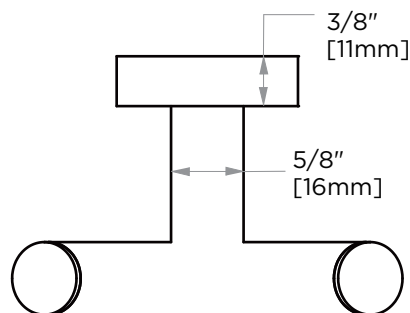

OSLO COLLECTION DOUBLE ROBE HOOK 144136

PRODUCT NAME: DOUBLE ROBE HOOK

PRODUCT CODE: 144136

MATERIAL: All-brass construction

KEY FEATURES: Contemporary design.
Round minimalist look.

STOCKED FINISHES:

- Polished Chrome (99)
- Brushed Nickel (81)
- Polished Nickel (68)
- Matte Black (48)