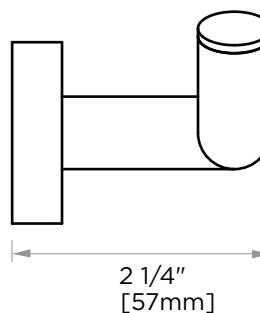

WARRANTY:

Lifetime Limited (Residential Use)
One Year (Commercial Use)

NOTE: Dimensions and specifications are subject to change without notice.