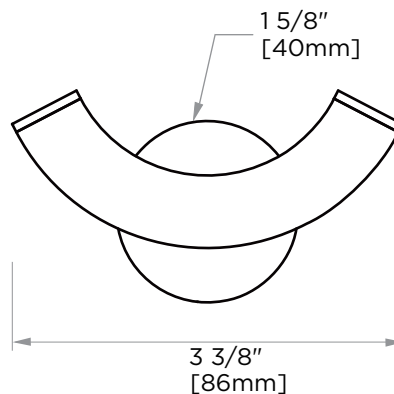

OSLO COLLECTION DOUBLE ROBE HOOK 144136

PRODUCT NAME: DOUBLE ROBE HOOK

PRODUCT CODE: 144136

MATERIAL: All-brass construction

KEY FEATURES: Contemporary design.
Round minimalist look.

STOCKED FINISHES:

- Polished Chrome (99)
- Brushed Nickel (81)
- Polished Nickel (68)
- Matte Black (48)