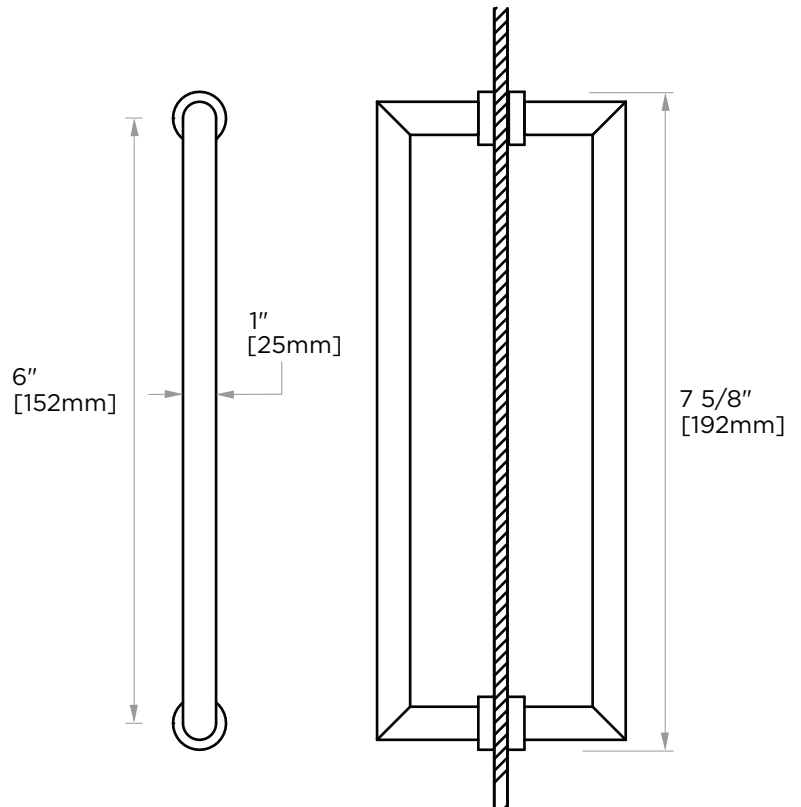

WARRANTY:

Lifetime Limited (Residential Use)
One Year (Commercial Use)

NOTE: Dimensions and specifications are subject to change without notice.