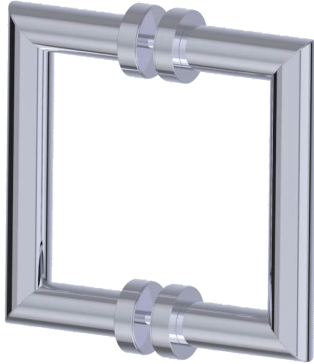

## OSLO COLLECTION DOUBLE SHOWER DOOR HANDLE 6" 1447806

**PRODUCT NAME:** DOUBLE SHOWER  
DOOR HANDLE 6"

**PRODUCT CODE:** 1447806

**MATERIAL:** All-brass construction

**KEY FEATURES:** Contemporary design.  
Round minimalist look.