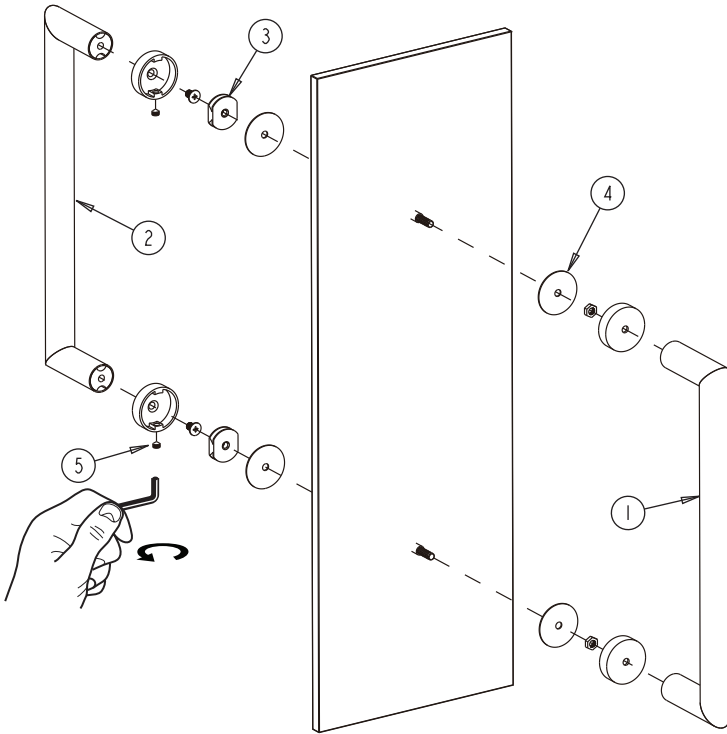

## OSLO COLLECTION DOUBLE SHOWER DOOR HANDLE 6" 1447806

**PRODUCT NAME:** DOUBLE SHOWER  
DOOR HANDLE 6"

**PRODUCT CODE:** 1447806

**MATERIAL:** All-brass construction

**KEY FEATURES:** Contemporary design.  
Round minimalist look.

## HANDLES INFO

Components Included		
①	Handle A	X1
②	Handle B	X1
③	Fixing Bracket	X2
④	Rubber Gasket	X4
⑤	Set Screw M6	X2

Mounting Kits Included		
	X1	Allen Key

## GLASS INFO

Glass Hole C-C Distance		
A	6"/152mm	6" Shower Door Handle
	8"/203mm	8" Shower Door Handle
	12"/305mm	12" Shower Door Handle
	18"/457mm	18" Shower Door Handle
	24"/610mm	24" Shower Door Handle
B	1/2" (12mm)	Glass Hole Diameter
C	6-12mm	Glass Thickness