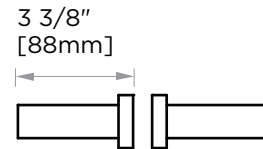

## OSLO COLLECTION DOUBLE SHOWER DOOR HANDLE 6" 1447806

**PRODUCT NAME:** DOUBLE SHOWER  
DOOR HANDLE 6"

**PRODUCT CODE:** 1447806

**MATERIAL:** All-brass construction

**KEY FEATURES:** Contemporary design.  
Round minimalist look.

## GLASS INFO

Glass Hole C-C Distance		
A	6"/152mm	6" Shower Door Handle
	8"/203mm	8" Shower Door Handle
	12"/305mm	12" Shower Door Handle
	18"/457mm	18" Shower Door Handle
	24"/610mm	24" Shower Door Handle
B	1/2" (12mm)	Glass Hole Diameter
C	6-12mm	Glass Thickness