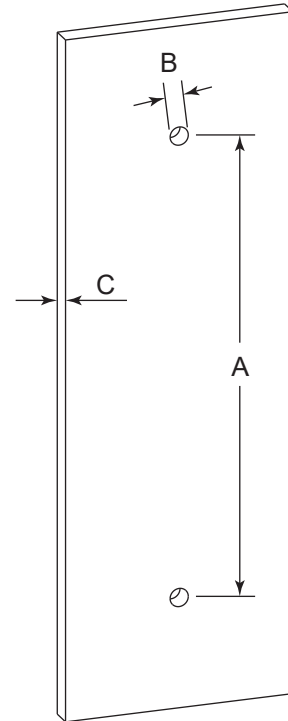

## OSLO COLLECTION DOUBLE SHOWER DOOR HANDLE 6" 1447806

**PRODUCT NAME:** DOUBLE SHOWER  
DOOR HANDLE 6"

**PRODUCT CODE:** 1447806

**MATERIAL:** All-brass construction

**KEY FEATURES:** Contemporary design.  
Round minimalist look.

## HANDLES INFO

Components Included		
①	Handle A	X1
②	Handle B	X1
③	Fixing Bracket	X2
④	Rubber Gasket	X4
⑤	Set Screw M6	X2

Mounting Kits Included		
	X1	Allen Key

## GLASS INFO

Glass Hole C-C Distance		
A	6"/152mm	6" Shower Door Handle
	8"/203mm	8" Shower Door Handle
	12"/305mm	12" Shower Door Handle
	18"/457mm	18" Shower Door Handle
	24"/610mm	24" Shower Door Handle
B	1/2" (12mm)	Glass Hole Diameter
C	6-12mm	Glass Thickness