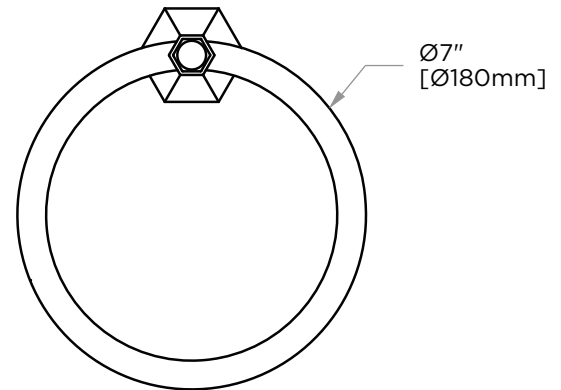

NOTE: Dimensions and specifications are subject to change without notice.