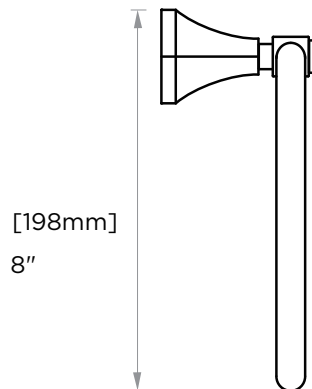

NOTE: Dimensions and specifications are subject to change without notice.