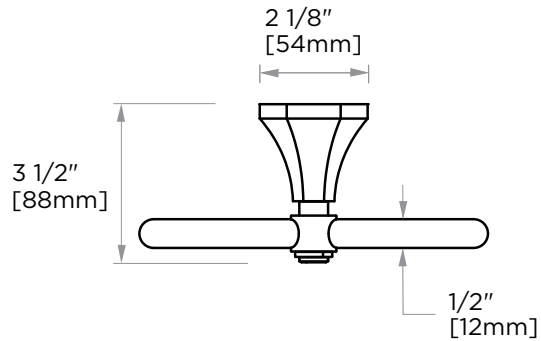

PISA COLLECTION
TOWEL RING
342460

PRODUCT NAME: TOWEL RING

PRODUCT CODE: 342460

MATERIAL: All-brass construction

KEY FEATURES: Classic Art Deco take on a traditional design

STOCKED FINISHES:

- Polished Chrome (99)
- Brushed Nickel (81)
- Polished Nickel (68)