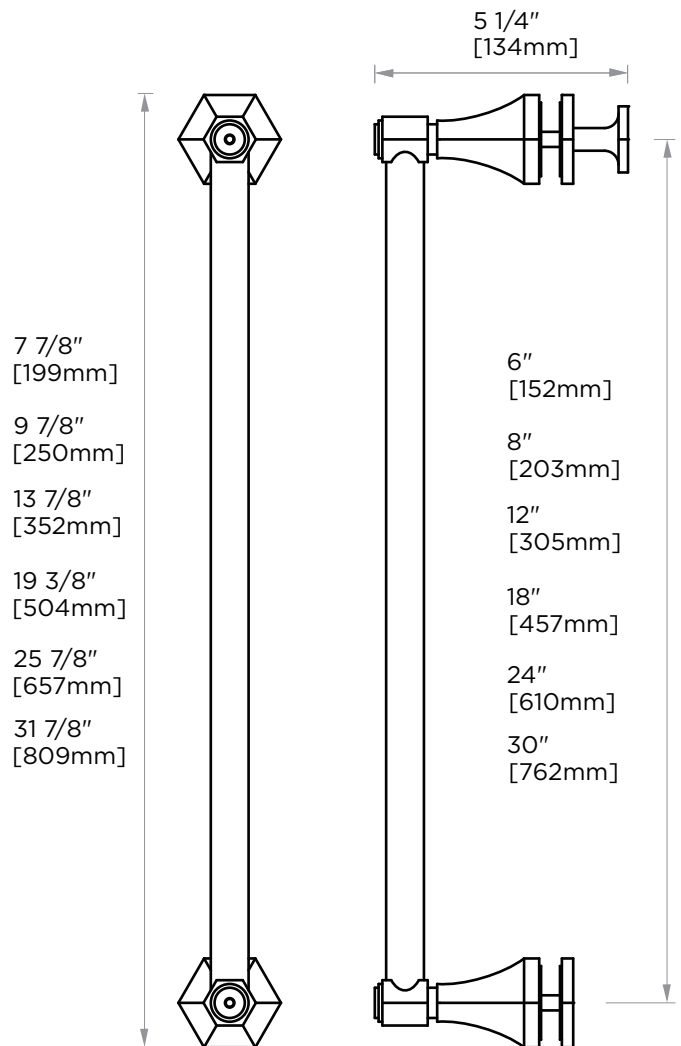

\*Purchase Single Shower Door Handle To Pair With: 3427506, 3427508, 3427512, 3427518, 3427524, 3427530,

Side Profile

\*With Handle 7503

## PISA COLLECTION SHOWER DOOR KNOB - KNOB ONLY 3427503

**PRODUCT NAME:** SHOWER DOOR KNOB - KNOB ONLY

**PRODUCT CODE:** 3427503

**MATERIAL:** All-brass construction

**KEY FEATURES:** Classic Art Deco take on a traditional design

NOTE: Dimensions and specifications are subject to change without notice.