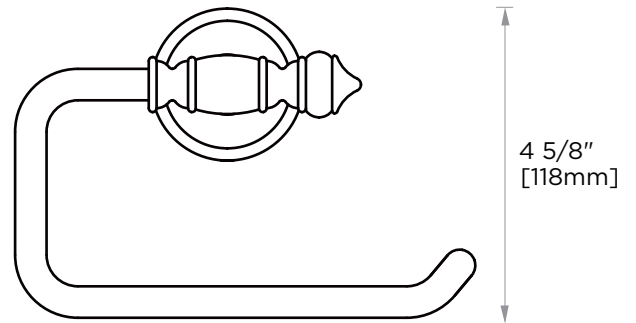

LYON COLLECTION TISSUE HOLDER 351152

PRODUCT NAME: TISSUE HOLDER

PRODUCT CODE: 351152

MATERIAL: All-brass construction

KEY FEATURES: Traditional design. Solid round anchors are firmly set off with finely contoured finials.

NOTE: Dimensions and specifications are subject to change without notice.