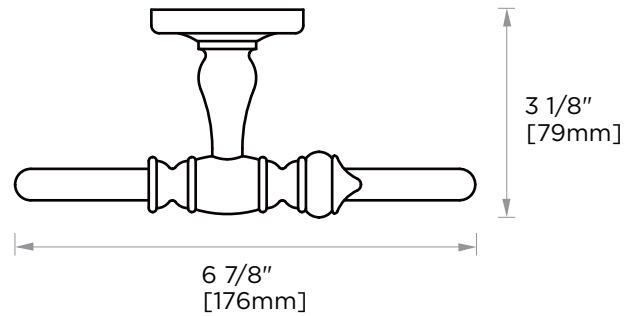

LYON COLLECTION TISSUE HOLDER 351152

PRODUCT NAME: TISSUE HOLDER

PRODUCT CODE: 351152

MATERIAL: All-brass construction

KEY FEATURES: Traditional design. Solid round anchors are firmly set off with finely contoured finials.

NOTE: Dimensions and specifications are subject to change without notice.