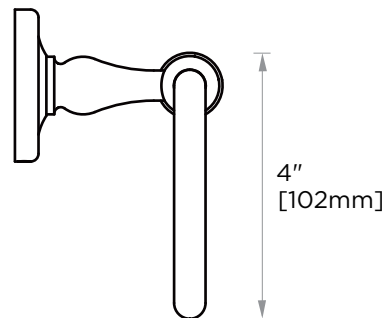

LYON COLLECTION TISSUE HOLDER 351152

PRODUCT NAME: TISSUE HOLDER

PRODUCT CODE: 351152

MATERIAL: All-brass construction

KEY FEATURES: Traditional design. Solid round anchors are firmly set off with finely contoured finials.

NOTE: Dimensions and specifications are subject to change without notice.