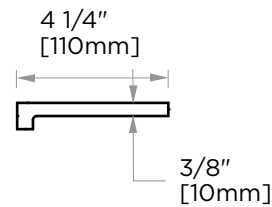

NAPLES COLLECTION
DOUBLE TOWEL
BAR 24"
422242

PRODUCT NAME: DOUBLE TOWEL BAR 24"

PRODUCT CODE: 422242

MATERIAL: All-brass construction

KEY FEATURES: Contemporary design. Fine-lined yet bold in its thin and linear silhouette.

NOTE: Dimensions and specifications are subject to change without notice.