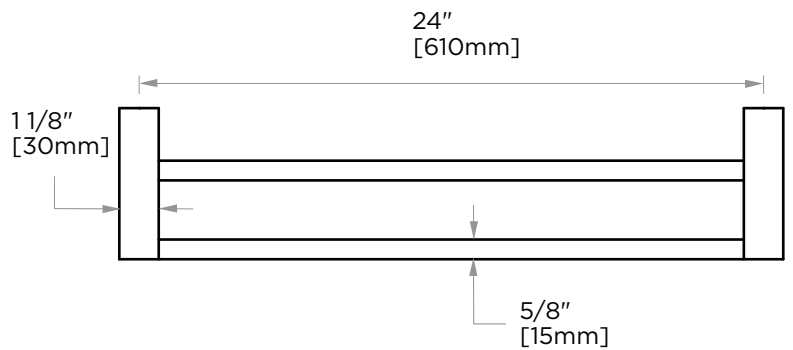

NAPLES COLLECTION
DOUBLE TOWEL
BAR 24"
422242

PRODUCT NAME: DOUBLE TOWEL BAR 24"

PRODUCT CODE: 422242

MATERIAL: All-brass construction

KEY FEATURES: Contemporary design. Fine-lined yet bold in its thin and linear silhouette.

NOTE: Dimensions and specifications are subject to change without notice.